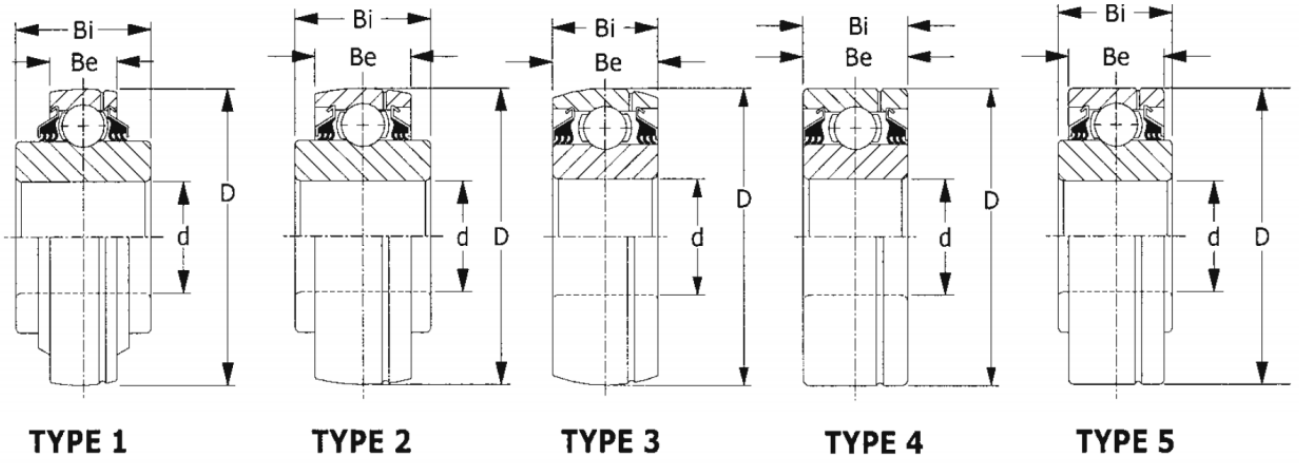

Round Bore Agricultural Bearing Dimensions

Part No.	Type	Unit of Measurement	d	D	Be	Bi	Dynamic	Static	Wt. Lbs.
W208PPB2	1	Inch	1.5005	3.1496	0.709	1.688	7340	3650	1.59
		mm	38.113	80	18	42.875			
W208PPB7	2	Inch	1.188	3.1496	0.709	1.188	7340	3650	1.41
		mm	30.175	80	18	30.175			
W208PP10	4	Inch	1.5005	3.1496	0.827	1.688	7340	3650	1.5
		mm	38.113	80	21	42.875			
W208PPB23	2	Inch	1.5005	3.1496	1.188	1.688	7340	3650	1.5
		mm	38.113	80	30.175	42.875			
W210PP2	5	Inch	1.938	3.5433	1.188	1.188	7880	4650	1.69
		mm	49.225	90	30.175	30.175			
W210PP8	5	Inch	1.53	3.5433	1.188	1.188	7880	4650	1.97
		mm	38.862	90	30.175	30.175			
W211PP2	5	Inch	2.188	3.937	1.312	1.312	9740	5850	2.33
		mm	55.575	100	33.325	33.325			
W211PPB2	3	Inch	2.188	3.937	1.312	1.312	9740	5850	3
		mm	55.575	100	33.325	33.325			
W214PP2	5	Inch	2.7559	4.9213	1.562	1.562	14000	8800	4.19
		mm	70	125	39.675	39.675			
W214PPB9	3	Inch	2.766	4.9213	1.102	1.75	14000	8800	3.96
		mm	70.256	125	28	44.45