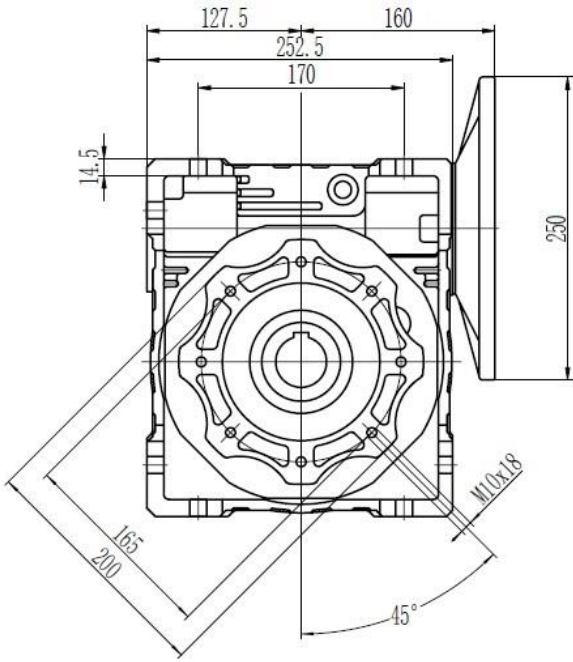

# Type 110 Worm Gearbox B5 80 Frame Product Dimensions

# Type 110 Worm Gearbox B5 90 Frame Product Dimensions

# Type 110 Worm Gearbox B5 100/112 Frame Product Dimensions

# Type 110 Worm Gearbox B5 132 Frame Product Dimensions