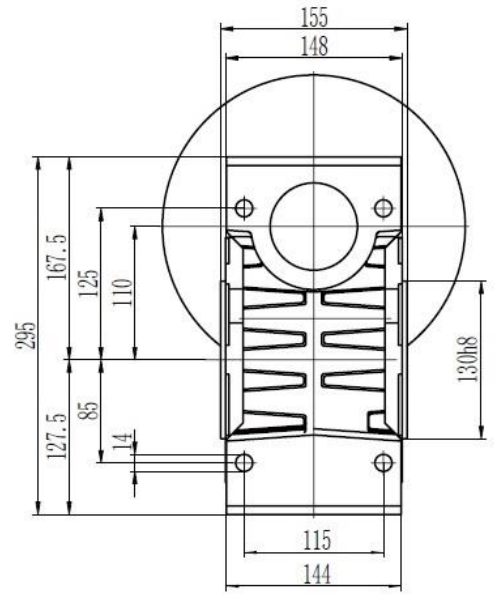

# Type 110 Worm Gearbox B5 80 Frame Product Dimensions

# Type 110 Worm Gearbox B5 90 Frame Product Dimensions

# Type 110 Worm Gearbox B5 100/112 Frame Product Dimensions

# Type 110 Worm Gearbox B5 132 Frame Product Dimensions