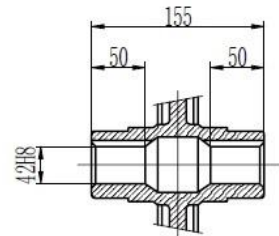

# Type 110 Worm Gearbox B5 80 Frame Product Dimensions

# Type 110 Worm Gearbox B5 90 Frame Product Dimensions

# Type 110 Worm Gearbox B5 100/112 Frame Product Dimensions

# Type 110 Worm Gearbox B5 132 Frame Product Dimensions