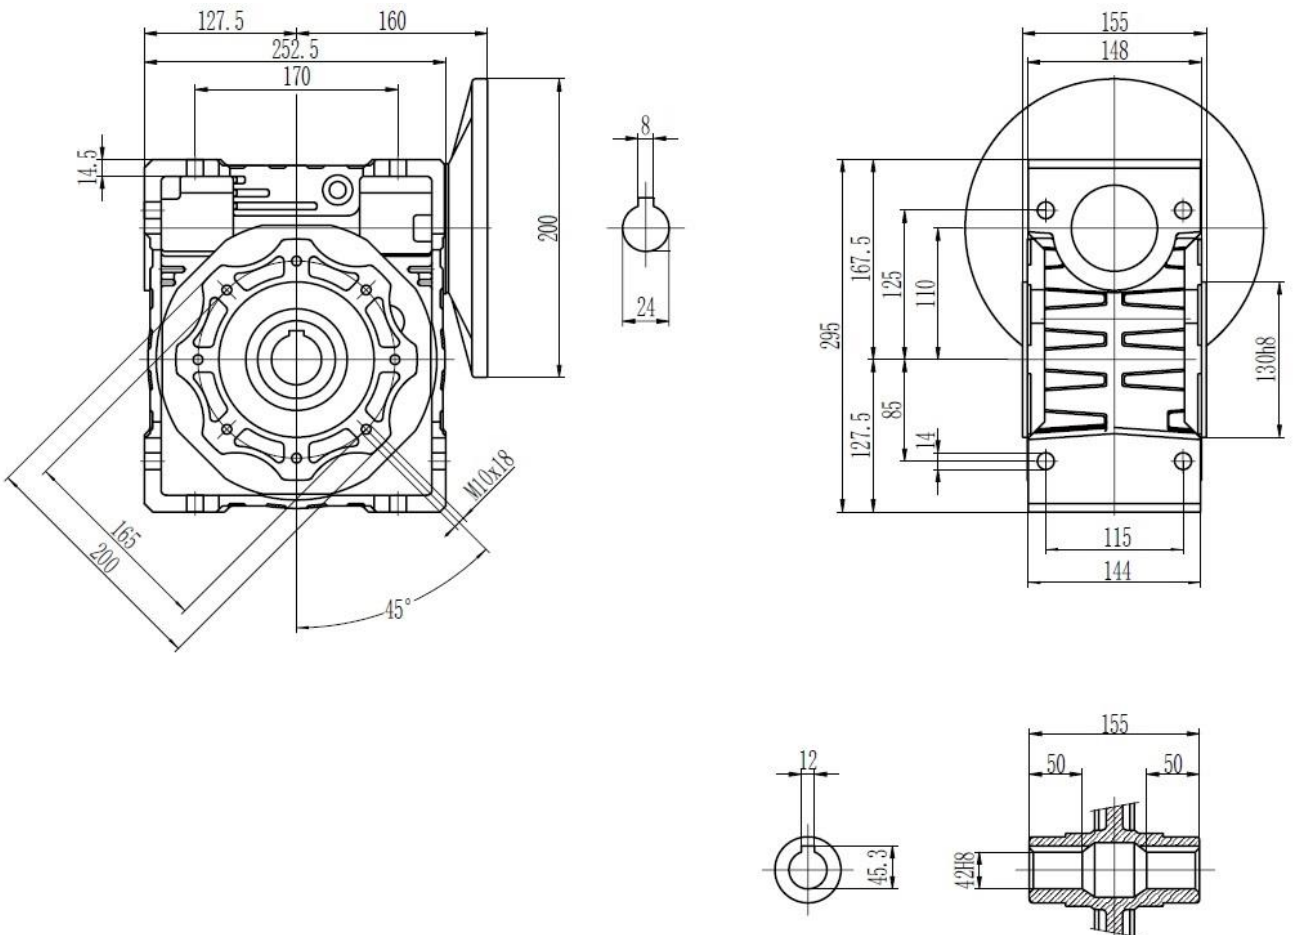

# Type 110 Worm Gearbox B5 80 Frame Product Dimensions

# Type 110 Worm Gearbox B5 90 Frame Product Dimensions

# Type 110 Worm Gearbox B5 100/112 Frame Product Dimensions

# Type 110 Worm Gearbox B5 132 Frame Product Dimensions