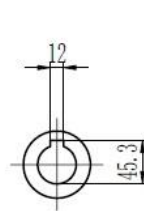

# Type 110 Worm Gearbox B5 80 Frame Product Dimensions

# Type 110 Worm Gearbox B5 90 Frame Product Dimensions

# Type 110 Worm Gearbox B5 100/112 Frame Product Dimensions

# Type 110 Worm Gearbox B5 132 Frame Product Dimensions