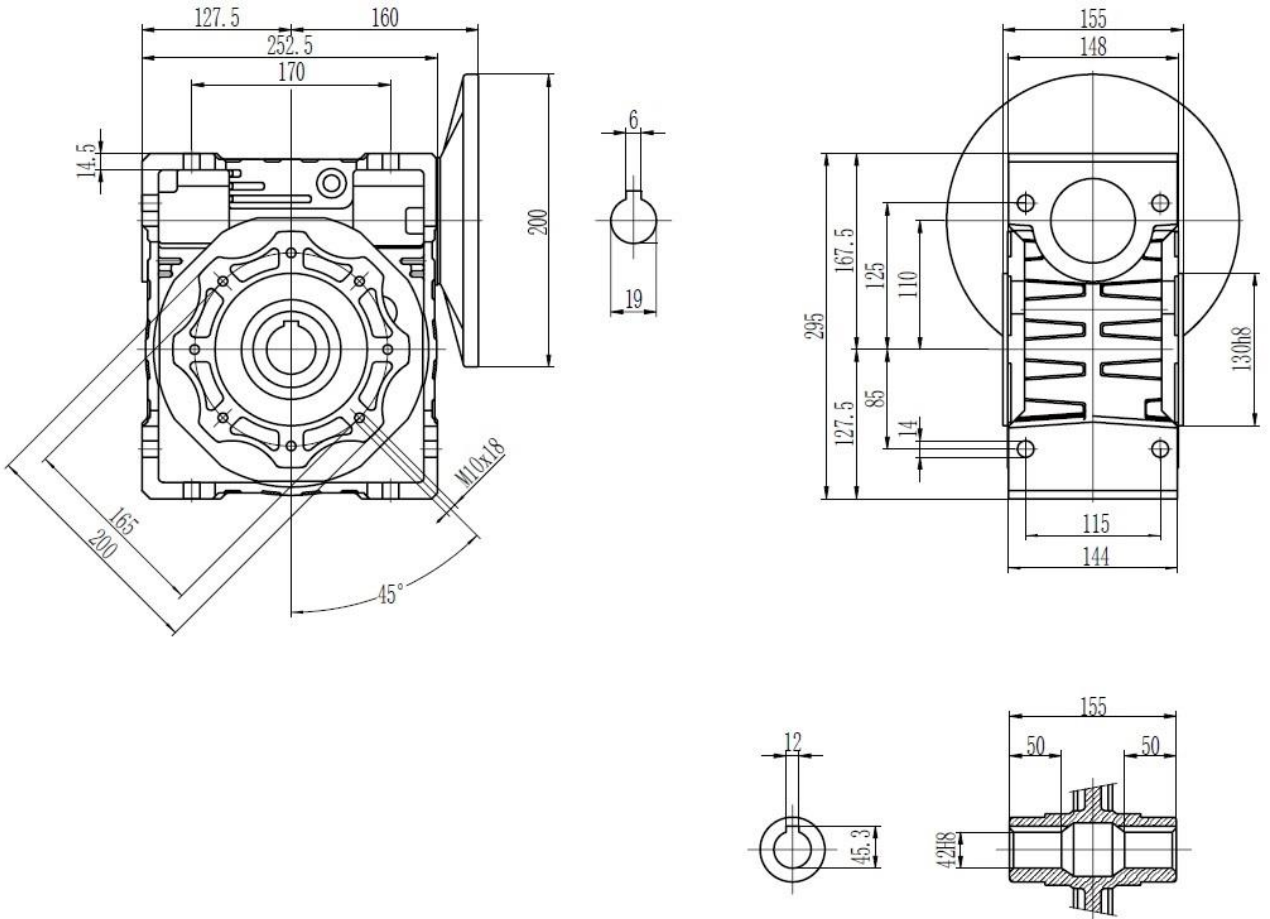

# Type 110 Worm Gearbox B5 80 Frame Product Dimensions

# Type 110 Worm Gearbox B5 90 Frame Product Dimensions

# Type 110 Worm Gearbox B5 100/112 Frame Product Dimensions

# Type 110 Worm Gearbox B5 132 Frame Product Dimensions