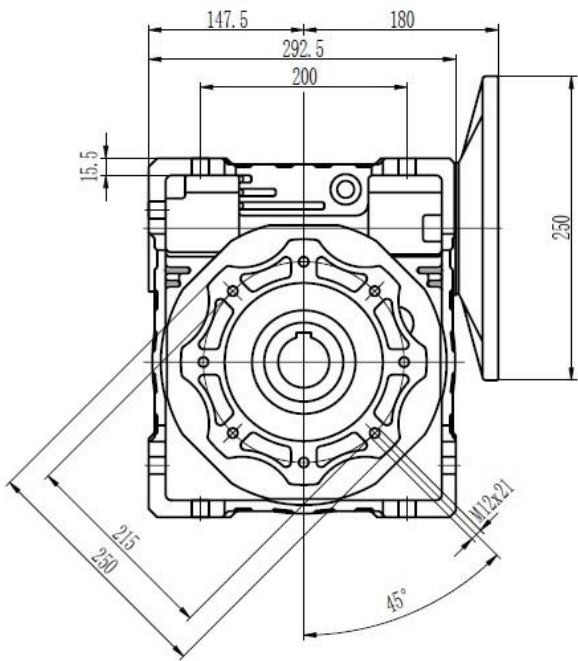

Type 130 Worm Gearbox B5 90 Frame Product Dimensions

Type 130 Worm Gearbox B5 100/112 Frame Product Dimensions

Type 130 Worm Gearbox B5 132 Frame Product Dimensions