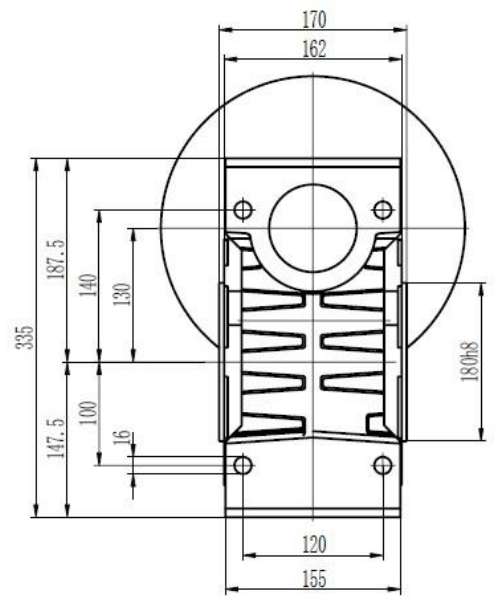

Type 130 Worm Gearbox B5 90 Frame Product Dimensions

Type 130 Worm Gearbox B5 100/112 Frame Product Dimensions

Type 130 Worm Gearbox B5 132 Frame Product Dimensions