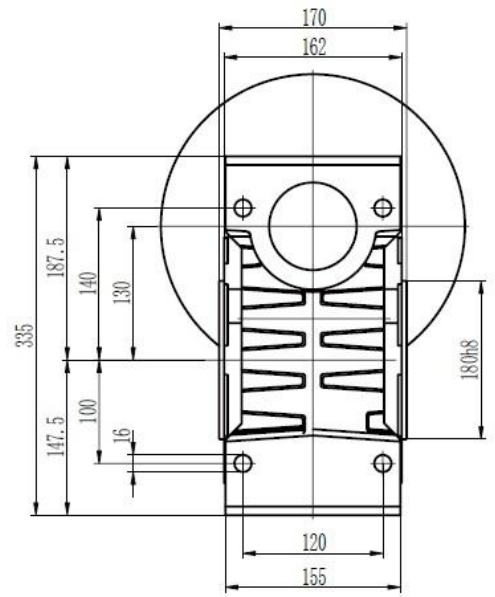

Type 130 Worm Gearbox B5 90 Frame Product Dimensions

Type 130 Worm Gearbox B5 100/112 Frame Product Dimensions

Type 130 Worm Gearbox B5 132 Frame Product Dimensions