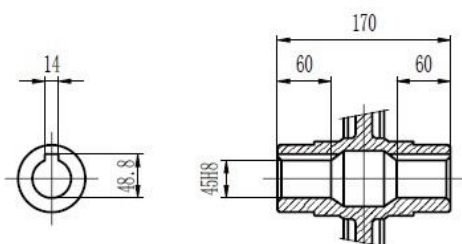

Type 130 Worm Gearbox B5 90 Frame Product Dimensions

Type 130 Worm Gearbox B5 100/112 Frame Product Dimensions

Type 130 Worm Gearbox B5 132 Frame Product Dimensions