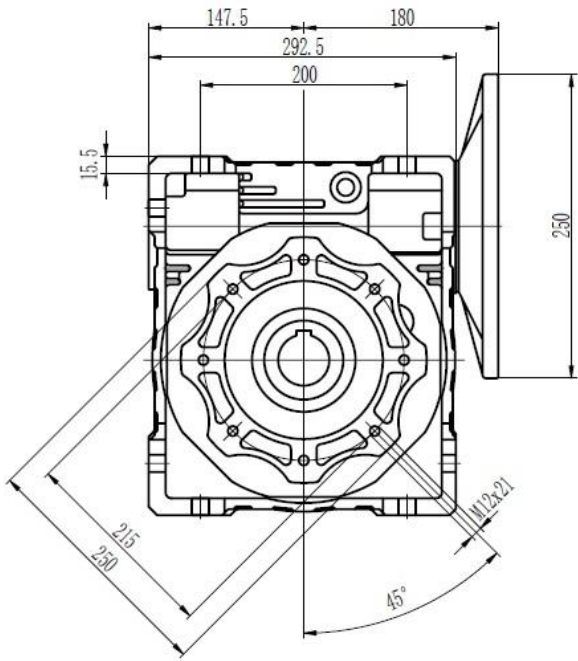

Type 130 Worm Gearbox B5 90 Frame Product Dimensions

Type 130 Worm Gearbox B5 100/112 Frame Product Dimensions

Type 130 Worm Gearbox B5 132 Frame Product Dimensions