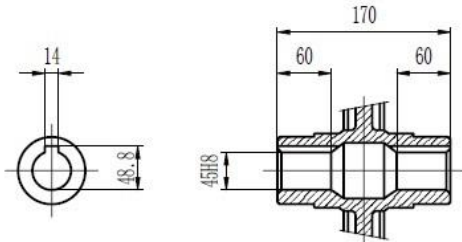

Type 130 Worm Gearbox B5 90 Frame Product Dimensions

Type 130 Worm Gearbox B5 100/112 Frame Product Dimensions

Type 130 Worm Gearbox B5 132 Frame Product Dimensions