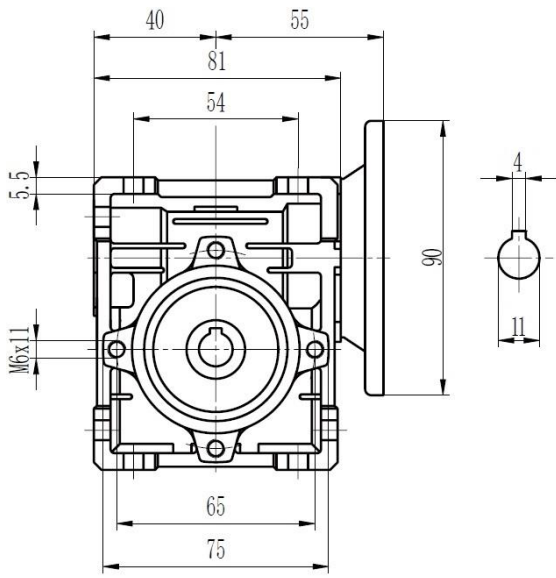

Type 30 Worm Gearbox B14 63 Frame Product Dimensions

Type 30 Worm Gearbox B14 71 Frame Product Dimensions