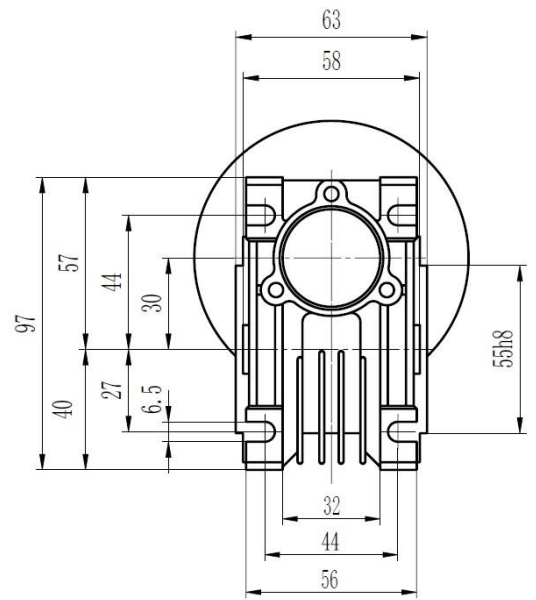

Type 30 Worm Gearbox B14 63 Frame Product Dimensions

Type 30 Worm Gearbox B14 71 Frame Product Dimensions