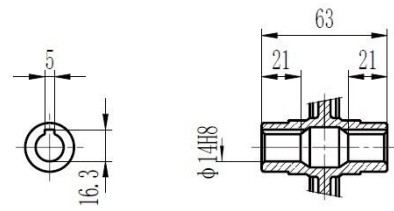

Type 30 Worm Gearbox B14 63 Frame Product Dimensions

Type 30 Worm Gearbox B14 71 Frame Product Dimensions