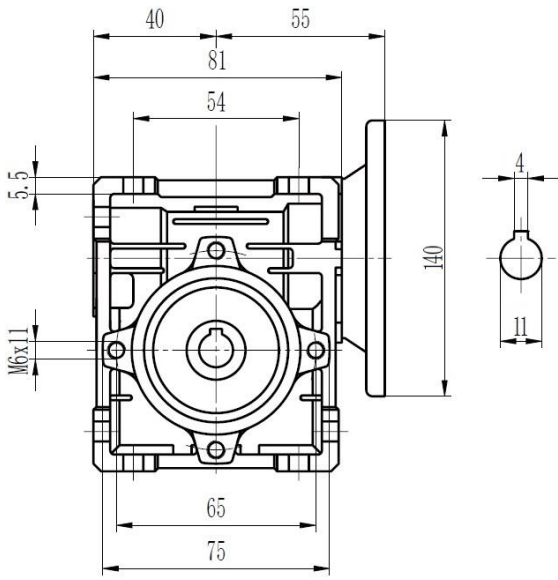

Type 30 Worm Gearbox B5 63 Frame Product Dimensions

Type 30 Worm Gearbox B5 71 Frame Product Dimensions