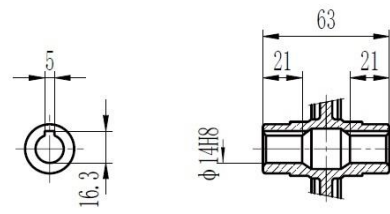

Type 30 Worm Gearbox B5 63 Frame Product Dimensions

Type 30 Worm Gearbox B5 71 Frame Product Dimensions