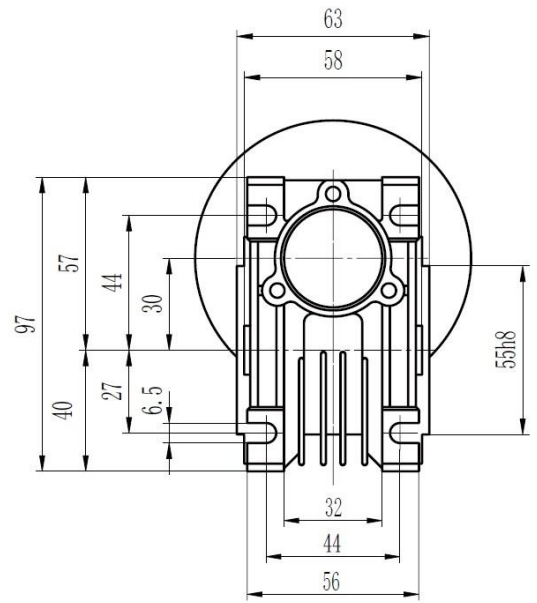

Type 30 Worm Gearbox B5 63 Frame Product Dimensions

Type 30 Worm Gearbox B5 71 Frame Product Dimensions