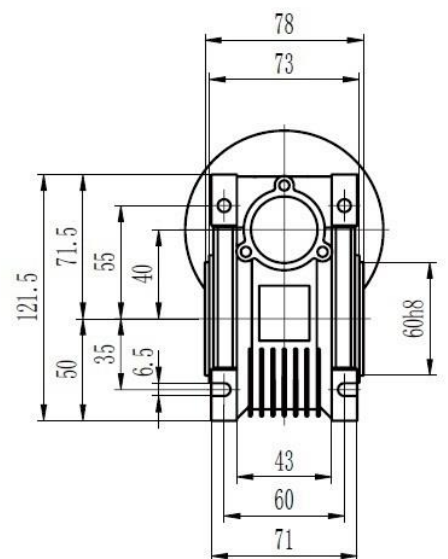

# Type 40 Worm Gearbox B14 63 Frame Product Dimensions

Output		
D H8	b	t
18	6	20.8

# Type 40 Worm Gearbox B5 71 Frame Product Dimensions

Output		
D H8	b	t
18	6	20.8