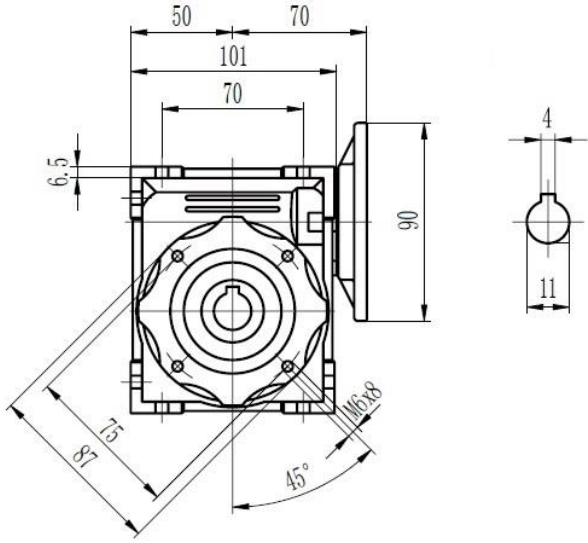

# Type 40 Worm Gearbox B14 63 Frame Product Dimensions

Output		
D H8	b	t
18	6	20.8

# Type 40 Worm Gearbox B5 71 Frame Product Dimensions

Output		
D H8	b	t
18	6	20.8