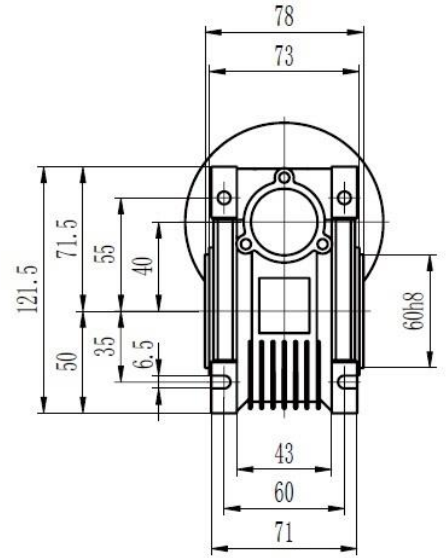

# Type 40 Worm Gearbox B14 63 Frame Product Dimensions

Output		
D H8	b	t
18	6	20.8

# Type 40 Worm Gearbox B5 71 Frame Product Dimensions

Output		
D H8	b	t
18	6	20.8