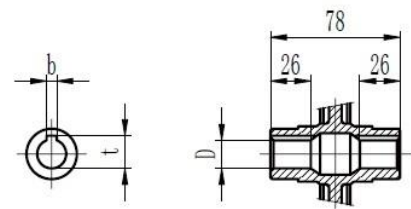

# Type 40 Worm Gearbox B14 63 Frame Product Dimensions

Output		
D H8	b	t
18	6	20.8

# Type 40 Worm Gearbox B5 71 Frame Product Dimensions

Output		
D H8	b	t
18	6	20.8