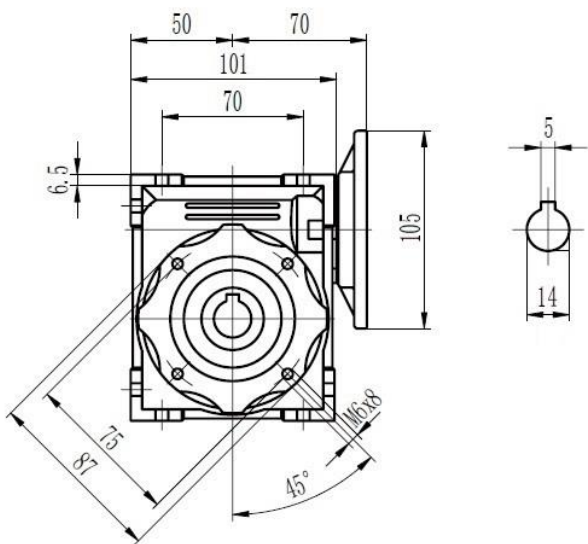

# Type 40 Worm Gearbox B14 63 Frame Product Dimensions

Output		
D H8	b	t
18	6	20.8

# Type 40 Worm Gearbox B5 71 Frame Product Dimensions

Output		
D H8	b	t
18	6	20.8