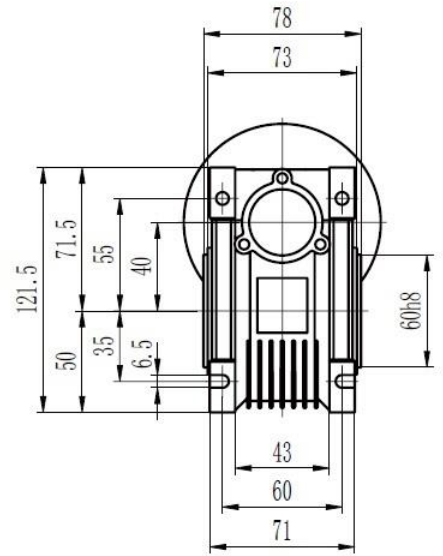

# Type 40 Worm Gearbox B5 63 Frame Product Dimensions

Output		
D H8	b	t
18	6	20.8

# Type 40 Worm Gearbox B5 71 Frame Product Dimensions

Output		
D H8	b	t
18	6	20.8