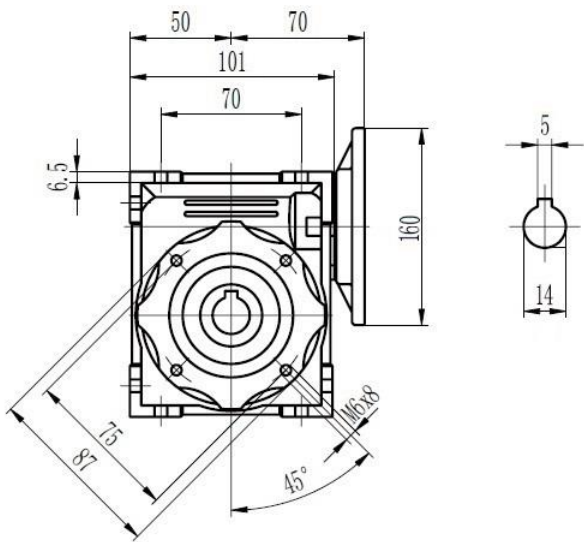

# Type 40 Worm Gearbox B5 63 Frame Product Dimensions

Output		
D H8	b	t
18	6	20.8

# Type 40 Worm Gearbox B5 71 Frame Product Dimensions

Output		
D H8	b	t
18	6	20.8