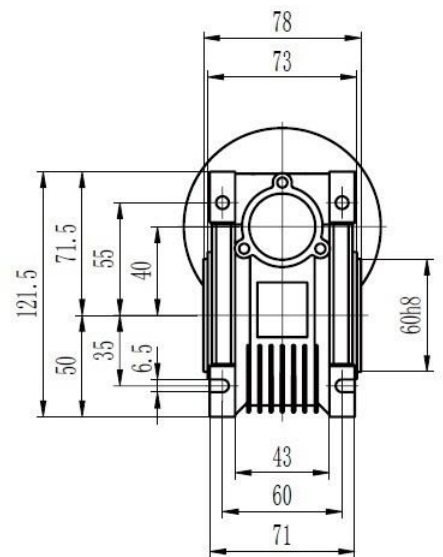

# Type 40 Worm Gearbox B5 63 Frame Product Dimensions

Output		
D H8	b	t
18	6	20.8

# Type 40 Worm Gearbox B5 71 Frame Product Dimensions

Output		
D H8	b	t
18	6	20.8