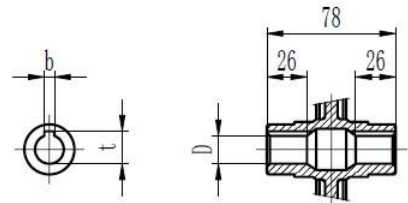

# Type 40 Worm Gearbox B5 63 Frame Product Dimensions

Output		
D H8	b	t
18	6	20.8

# Type 40 Worm Gearbox B5 71 Frame Product Dimensions

Output		
D H8	b	t
18	6	20.8