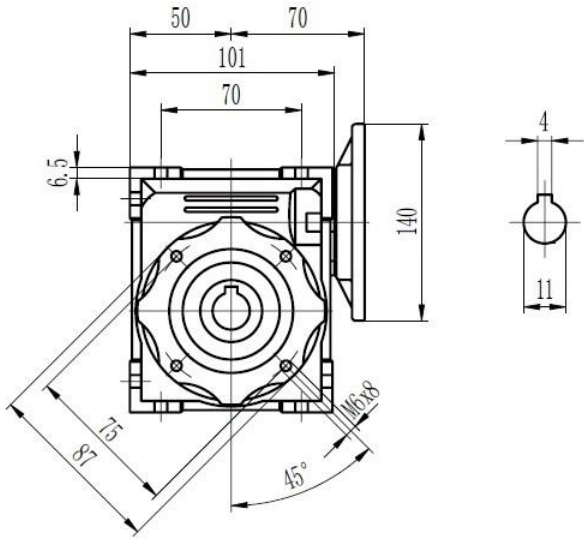

# Type 40 Worm Gearbox B5 63 Frame Product Dimensions

Output		
D H8	b	t
18	6	20.8

# Type 40 Worm Gearbox B5 71 Frame Product Dimensions

Output		
D H8	b	t
18	6	20.8