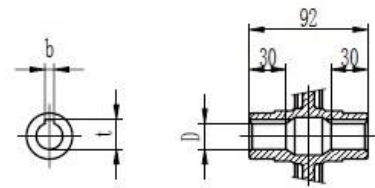

Type 50 Worm Gearbox B14 63 Frame Product Dimensions

Output		
D H8	b	t
25	8	28.3

Type 50 Worm Gearbox B14 71 Frame Product Dimensions

Output		
D H8	b	t
25	8	28.3

Type 50 Worm Gearbox B14 80 Frame Product Dimensions

Output		
D H8	b	t
25	8	28.3