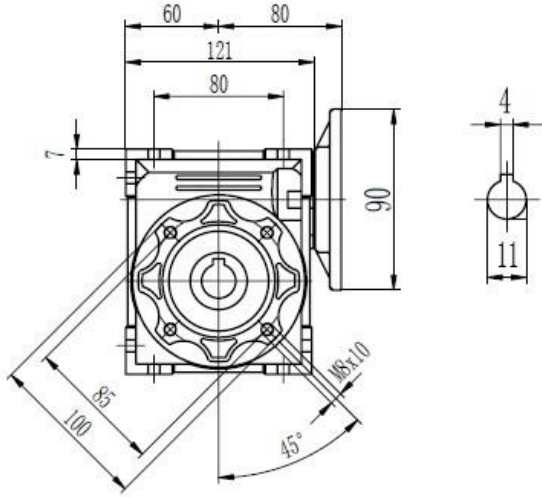

Type 50 Worm Gearbox B14 63 Frame Product Dimensions

Output		
D H8	b	t
25	8	28.3

Type 50 Worm Gearbox B14 71 Frame Product Dimensions

Output		
D H8	b	t
25	8	28.3

Type 50 Worm Gearbox B14 80 Frame Product Dimensions

Output		
D H8	b	t
25	8	28.3