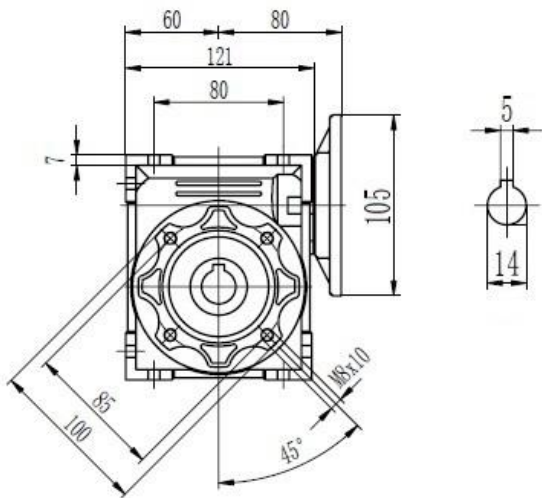

Type 50 Worm Gearbox B14 63 Frame Product Dimensions

Output		
D H8	b	t
25	8	28.3

Type 50 Worm Gearbox B14 71 Frame Product Dimensions

Output		
D H8	b	t
25	8	28.3

Type 50 Worm Gearbox B14 80 Frame Product Dimensions

Output		
D H8	b	t
25	8	28.3