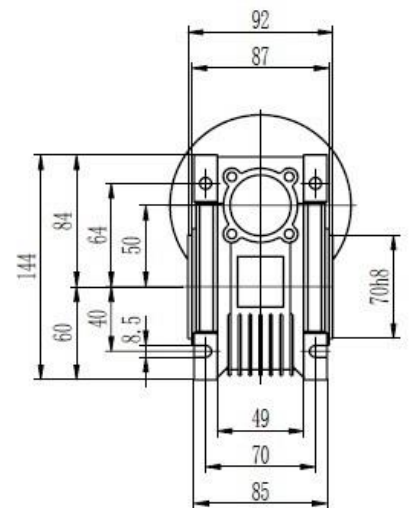

Type 50 Worm Gearbox B14 63 Frame Product Dimensions

Output		
D H8	b	t
25	8	28.3

Type 50 Worm Gearbox B14 71 Frame Product Dimensions

Output		
D H8	b	t
25	8	28.3

Type 50 Worm Gearbox B14 80 Frame Product Dimensions

Output		
D H8	b	t
25	8	28.3