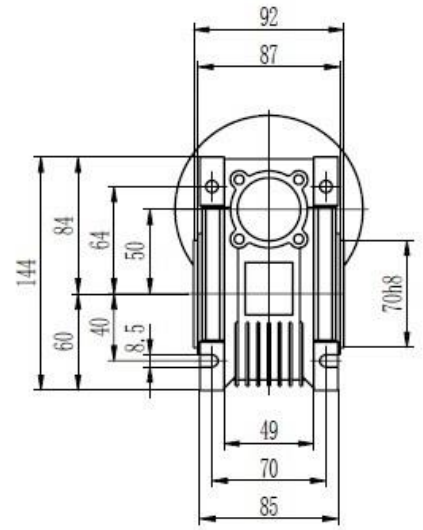

Type 50 Worm Gearbox B14 63 Frame Product Dimensions

Output		
D H8	b	t
25	8	28.3

Type 50 Worm Gearbox B14 71 Frame Product Dimensions

Output		
D H8	b	t
25	8	28.3

Type 50 Worm Gearbox B14 80 Frame Product Dimensions

Output		
D H8	b	t
25	8	28.3