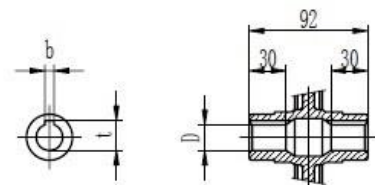

Type 50 Worm Gearbox B14 63 Frame Product Dimensions

Output		
D H8	b	t
25	8	28.3

Type 50 Worm Gearbox B14 71 Frame Product Dimensions

Output		
D H8	b	t
25	8	28.3

Type 50 Worm Gearbox B14 80 Frame Product Dimensions

Output		
D H8	b	t
25	8	28.3