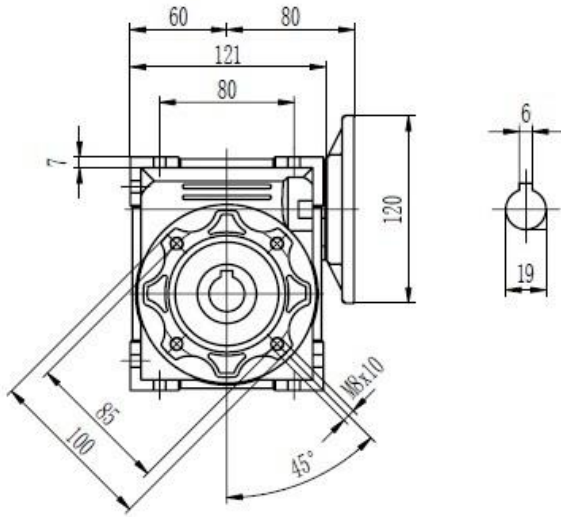

Type 50 Worm Gearbox B14 63 Frame Product Dimensions

Output		
D H8	b	t
25	8	28.3

Type 50 Worm Gearbox B14 71 Frame Product Dimensions

Output		
D H8	b	t
25	8	28.3

Type 50 Worm Gearbox B14 80 Frame Product Dimensions

Output		
D H8	b	t
25	8	28.3