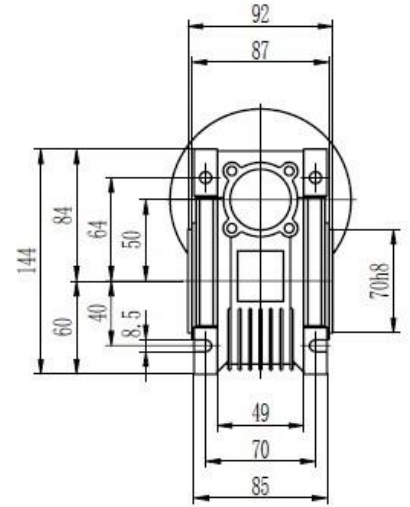

Type 50 Worm Gearbox B14 63 Frame Product Dimensions

Output		
D H8	b	t
25	8	28.3

Type 50 Worm Gearbox B14 71 Frame Product Dimensions

Output		
D H8	b	t
25	8	28.3

Type 50 Worm Gearbox B14 80 Frame Product Dimensions

Output		
D H8	b	t
25	8	28.3