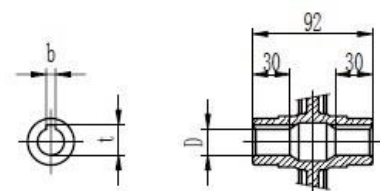

# Type 50 Worm Gearbox B5 63 Frame Product Dimensions

Output		
D H8	b	t
25	8	28.3

# Type 50 Worm Gearbox B5 71 Frame Product Dimensions

Output		
D H8	b	t
25	8	28.3

# Type 50 Worm Gearbox B5 80 Frame Product Dimensions

Output		
D H8	b	t
25	8	28.3