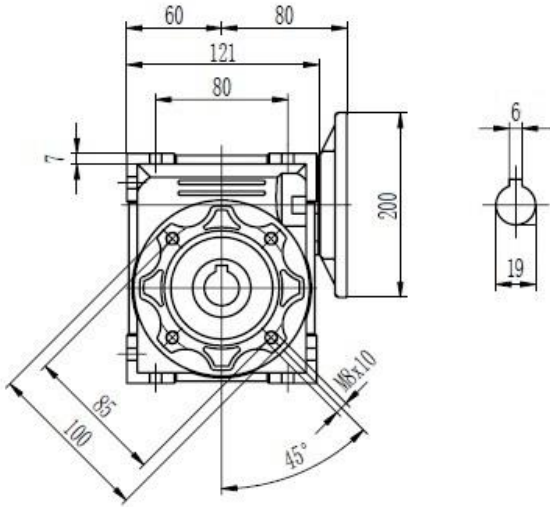

# Type 50 Worm Gearbox B5 63 Frame Product Dimensions

Output		
D H8	b	t
25	8	28.3

# Type 50 Worm Gearbox B5 71 Frame Product Dimensions

Output		
D H8	b	t
25	8	28.3

# Type 50 Worm Gearbox B5 80 Frame Product Dimensions

Output		
D H8	b	t
25	8	28.3