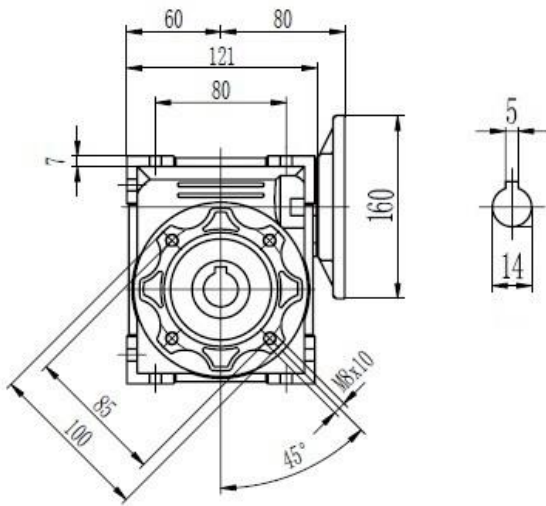

# Type 50 Worm Gearbox B5 63 Frame Product Dimensions

Output		
D H8	b	t
25	8	28.3

# Type 50 Worm Gearbox B5 71 Frame Product Dimensions

Output		
D H8	b	t
25	8	28.3

# Type 50 Worm Gearbox B5 80 Frame Product Dimensions

Output		
D H8	b	t
25	8	28.3