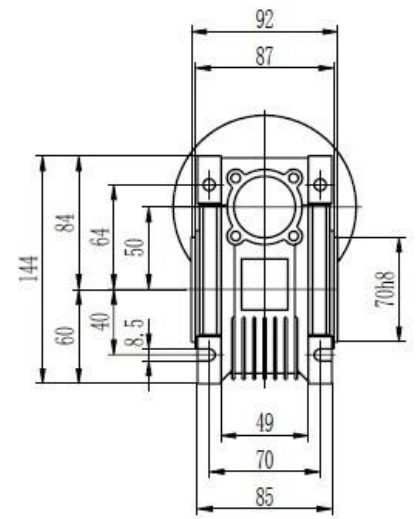

# Type 50 Worm Gearbox B5 63 Frame Product Dimensions

Output		
D H8	b	t
25	8	28.3

# Type 50 Worm Gearbox B5 71 Frame Product Dimensions

Output		
D H8	b	t
25	8	28.3

# Type 50 Worm Gearbox B5 80 Frame Product Dimensions

Output		
D H8	b	t
25	8	28.3