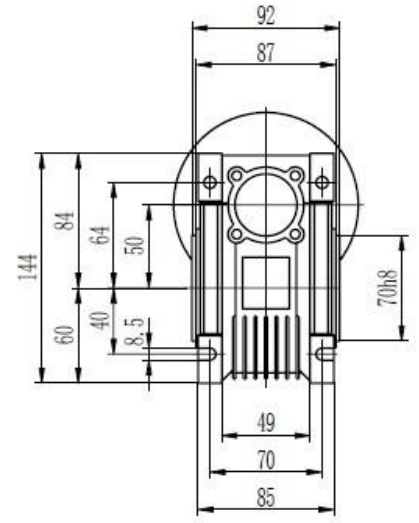

# Type 50 Worm Gearbox B5 63 Frame Product Dimensions

Output		
D H8	b	t
25	8	28.3

# Type 50 Worm Gearbox B5 71 Frame Product Dimensions

Output		
D H8	b	t
25	8	28.3

# Type 50 Worm Gearbox B5 80 Frame Product Dimensions

Output		
D H8	b	t
25	8	28.3