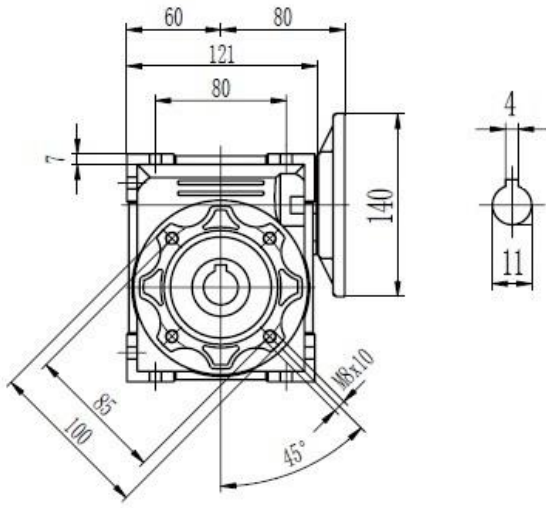

# Type 50 Worm Gearbox B5 63 Frame Product Dimensions

Output		
D H8	b	t
25	8	28.3

# Type 50 Worm Gearbox B5 71 Frame Product Dimensions

Output		
D H8	b	t
25	8	28.3

# Type 50 Worm Gearbox B5 80 Frame Product Dimensions

Output		
D H8	b	t
25	8	28.3