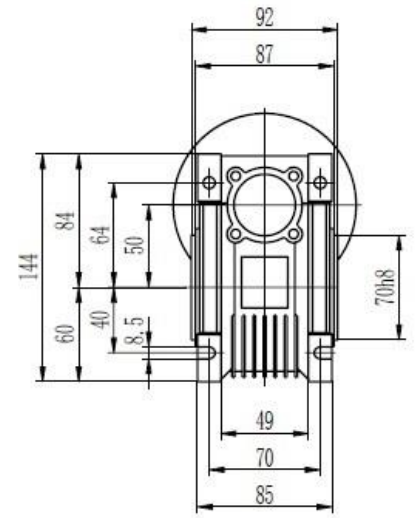

# Type 50 Worm Gearbox B5 63 Frame Product Dimensions

Output		
D H8	b	t
25	8	28.3

# Type 50 Worm Gearbox B5 71 Frame Product Dimensions

Output		
D H8	b	t
25	8	28.3

# Type 50 Worm Gearbox B5 80 Frame Product Dimensions

Output		
D H8	b	t
25	8	28.3