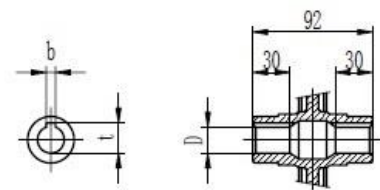

# Type 50 Worm Gearbox B5 63 Frame Product Dimensions

Output		
D H8	b	t
25	8	28.3

# Type 50 Worm Gearbox B5 71 Frame Product Dimensions

Output		
D H8	b	t
25	8	28.3

# Type 50 Worm Gearbox B5 80 Frame Product Dimensions

Output		
D H8	b	t
25	8	28.3