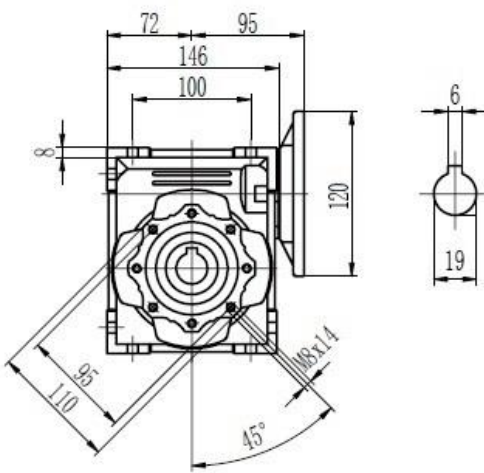

Type 63 Worm Gearbox B14 71 Frame Product Dimensions

Output		
D H8	b	t
25	8	28.3

Type 63 Worm Gearbox B14 80 Frame Product Dimensions

Output		
D H8	b	t
25	8	28.3

Type 63 Worm Gearbox B14 90 Frame Product Dimensions

Output		
D H8	b	t
25	8	28.3