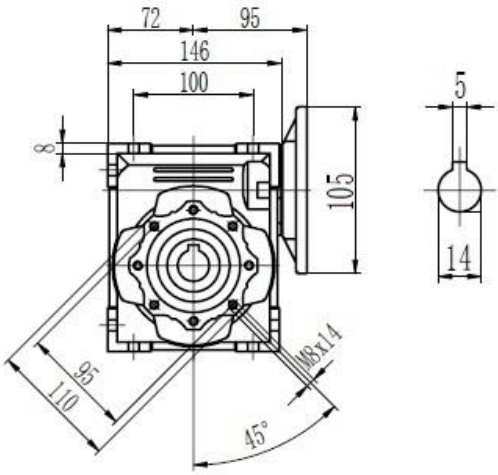

Type 63 Worm Gearbox B14 71 Frame Product Dimensions

Output		
D H8	b	t
25	8	28.3

Type 63 Worm Gearbox B14 80 Frame Product Dimensions

Output		
D H8	b	t
25	8	28.3

Type 63 Worm Gearbox B14 90 Frame Product Dimensions

Output		
D H8	b	t
25	8	28.3