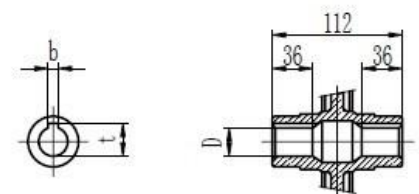

Type 63 Worm Gearbox B14 71 Frame Product Dimensions

Output		
D H8	b	t
25	8	28.3

Type 63 Worm Gearbox B14 80 Frame Product Dimensions

Output		
D H8	b	t
25	8	28.3

Type 63 Worm Gearbox B14 90 Frame Product Dimensions

Output		
D H8	b	t
25	8	28.3