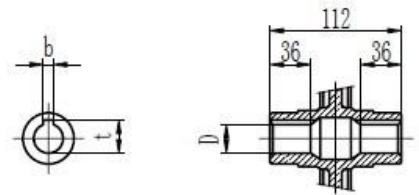

Type 63 Worm Gearbox B14 71 Frame Product Dimensions

Output		
D H8	b	t
25	8	28.3

Type 63 Worm Gearbox B14 80 Frame Product Dimensions

Output		
D H8	b	t
25	8	28.3

Type 63 Worm Gearbox B14 90 Frame Product Dimensions

Output		
D H8	b	t
25	8	28.3