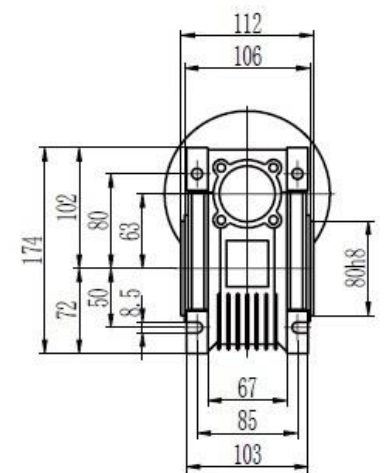

Type 63 Worm Gearbox B14 71 Frame Product Dimensions

Output		
D H8	b	t
25	8	28.3

Type 63 Worm Gearbox B14 80 Frame Product Dimensions

Output		
D H8	b	t
25	8	28.3

Type 63 Worm Gearbox B14 90 Frame Product Dimensions

Output		
D H8	b	t
25	8	28.3