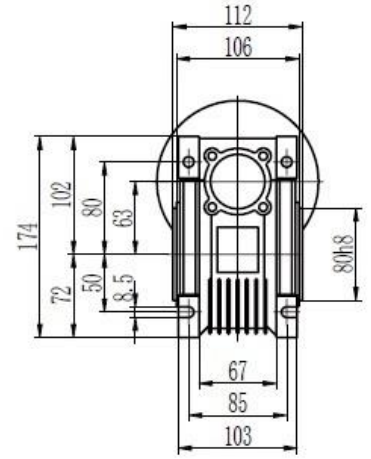

Type 63 Worm Gearbox B14 71 Frame Product Dimensions

Output		
D H8	b	t
25	8	28.3

Type 63 Worm Gearbox B14 80 Frame Product Dimensions

Output		
D H8	b	t
25	8	28.3

Type 63 Worm Gearbox B14 90 Frame Product Dimensions

Output		
D H8	b	t
25	8	28.3