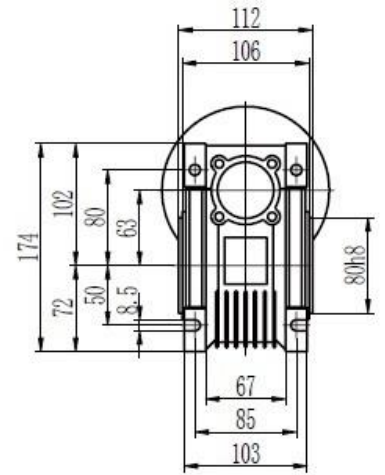

Type 63 Worm Gearbox B14 71 Frame Product Dimensions

Output		
D H8	b	t
25	8	28.3

Type 63 Worm Gearbox B14 80 Frame Product Dimensions

Output		
D H8	b	t
25	8	28.3

Type 63 Worm Gearbox B14 90 Frame Product Dimensions

Output		
D H8	b	t
25	8	28.3