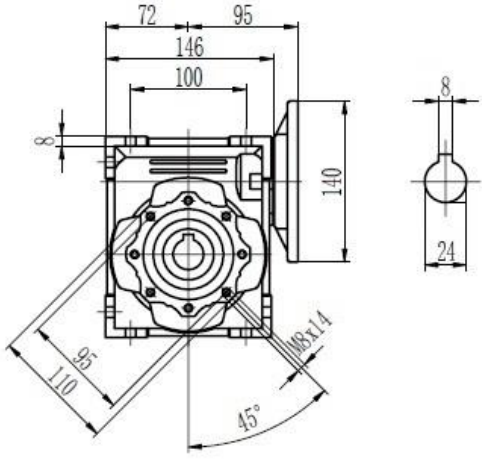

Type 63 Worm Gearbox B14 71 Frame Product Dimensions

Output		
D H8	b	t
25	8	28.3

Type 63 Worm Gearbox B14 80 Frame Product Dimensions

Output		
D H8	b	t
25	8	28.3

Type 63 Worm Gearbox B14 90 Frame Product Dimensions

Output		
D H8	b	t
25	8	28.3