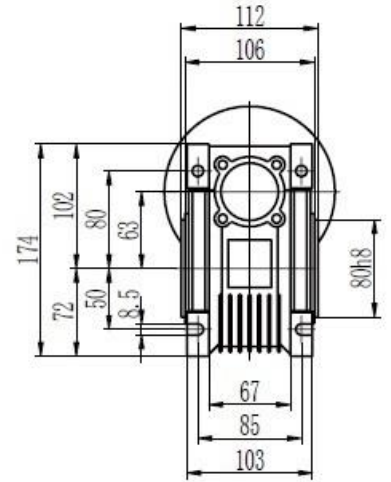

Type 63 Worm Gearbox B5 71 Frame Product Dimensions

Output		
D H8	b	t
25	8	28.3

Type 63 Worm Gearbox B5 80 Frame Product Dimensions

Output		
D H8	b	t
25	8	28.3

Type 63 Worm Gearbox B5 90 Frame

Product Dimensions

Output		
D HS	b	t
25	8	28.3