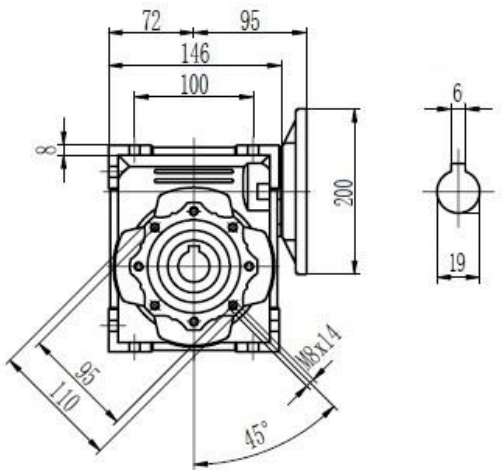

Type 63 Worm Gearbox B5 71 Frame Product Dimensions

Output		
D H8	b	t
25	8	28.3

Type 63 Worm Gearbox B5 80 Frame Product Dimensions

Output		
D H8	b	t
25	8	28.3

Type 63 Worm Gearbox B5 90 Frame

Product Dimensions

Output		
D HS	b	t
25	8	28.3