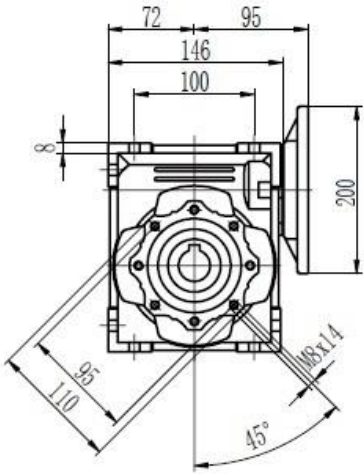

Type 63 Worm Gearbox B5 71 Frame Product Dimensions

Output		
D H8	b	t
25	8	28.3

Type 63 Worm Gearbox B5 80 Frame Product Dimensions

Output		
D H8	b	t
25	8	28.3

Type 63 Worm Gearbox B5 90 Frame

Product Dimensions

Output		
D HS	b	t
25	8	28.3