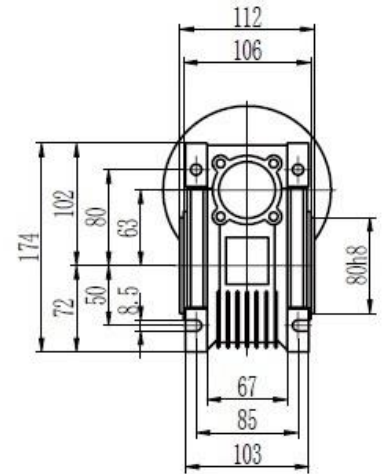

Type 63 Worm Gearbox B5 71 Frame Product Dimensions

Output		
D H8	b	t
25	8	28.3

Type 63 Worm Gearbox B5 80 Frame Product Dimensions

Output		
D H8	b	t
25	8	28.3

Type 63 Worm Gearbox B5 90 Frame

Product Dimensions

Output		
D HS	b	t
25	8	28.3