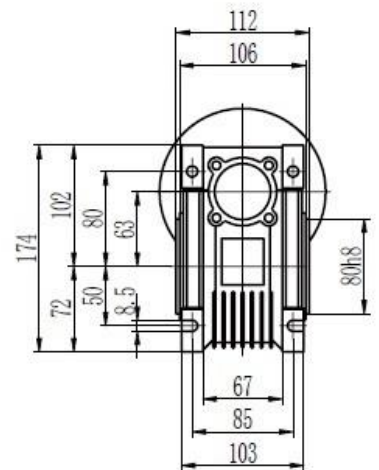

Type 63 Worm Gearbox B5 71 Frame Product Dimensions

Output		
D H8	b	t
25	8	28.3

Type 63 Worm Gearbox B5 80 Frame Product Dimensions

Output		
D H8	b	t
25	8	28.3

Type 63 Worm Gearbox B5 90 Frame

Product Dimensions

Output		
D HS	b	t
25	8	28.3