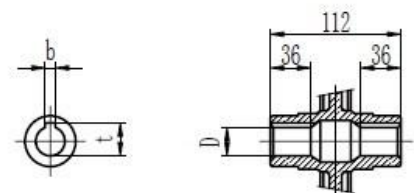

Type 63 Worm Gearbox B5 71 Frame Product Dimensions

Output		
D H8	b	t
25	8	28.3

Type 63 Worm Gearbox B5 80 Frame Product Dimensions

Output		
D H8	b	t
25	8	28.3

Type 63 Worm Gearbox B5 90 Frame

Product Dimensions

Output		
D HS	b	t
25	8	28.3