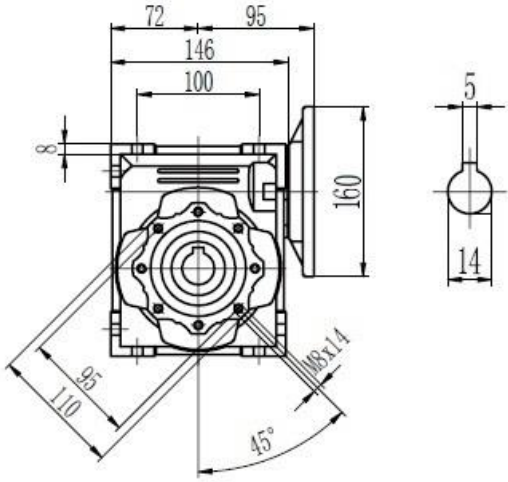

Type 63 Worm Gearbox B5 71 Frame Product Dimensions

Output		
D H8	b	t
25	8	28.3

Type 63 Worm Gearbox B5 80 Frame Product Dimensions

Output		
D H8	b	t
25	8	28.3

Type 63 Worm Gearbox B5 90 Frame

Product Dimensions

Output		
D HS	b	t
25	8	28.3