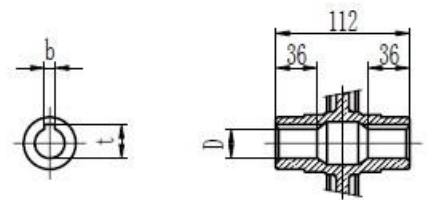

Type 63 Worm Gearbox B5 71 Frame Product Dimensions

Output		
D H8	b	t
25	8	28.3

Type 63 Worm Gearbox B5 80 Frame Product Dimensions

Output		
D H8	b	t
25	8	28.3

Type 63 Worm Gearbox B5 90 Frame

Product Dimensions

Output		
D HS	b	t
25	8	28.3