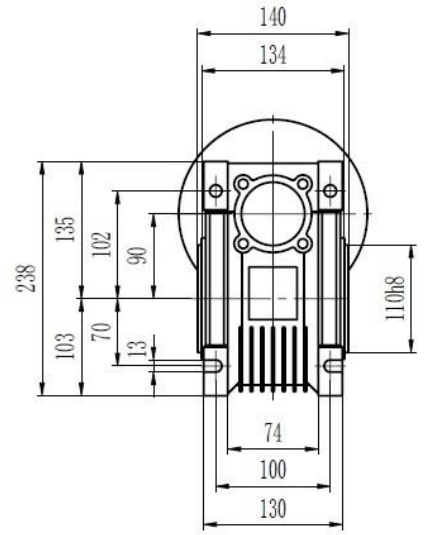

Type 75 Worm Gearbox B14 71 Frame Product Dimensions

Output		
D H8	b	t
28	8	31.3

Type 75 Worm Gearbox B14 80 Frame Product Dimensions

Output		
D H8	b	t
28	8	31.3

Type 75 Worm Gearbox B14 90 Frame Product Dimensions

Output		
D H8	b	t
35	10	38.3

Type 75 Worm Gearbox B14 100/112 Frame Product Dimensions

Output		
D H8	b	t
28	8	31.3