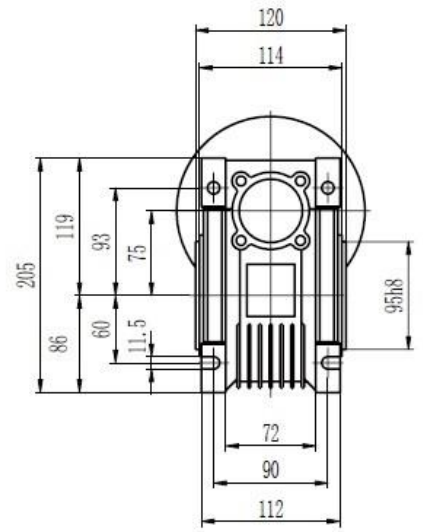

Type 75 Worm Gearbox B14 71 Frame Product Dimensions

Output		
D H8	b	t
28	8	31.3

Type 75 Worm Gearbox B14 80 Frame Product Dimensions

Output		
D H8	b	t
28	8	31.3

Type 75 Worm Gearbox B14 90 Frame Product Dimensions

Output		
D H8	b	t
35	10	38.3

Type 75 Worm Gearbox B14 100/112 Frame Product Dimensions

Output		
D H8	b	t
28	8	31.3