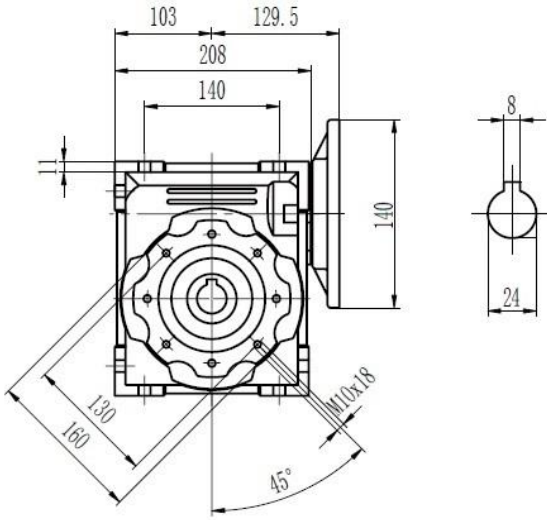

Type 75 Worm Gearbox B14 71 Frame Product Dimensions

Output		
D H8	b	t
28	8	31.3

Type 75 Worm Gearbox B14 80 Frame Product Dimensions

Output		
D H8	b	t
28	8	31.3

Type 75 Worm Gearbox B14 90 Frame Product Dimensions

Output		
D H8	b	t
35	10	38.3

Type 75 Worm Gearbox B14 100/112 Frame Product Dimensions

Output		
D H8	b	t
28	8	31.3