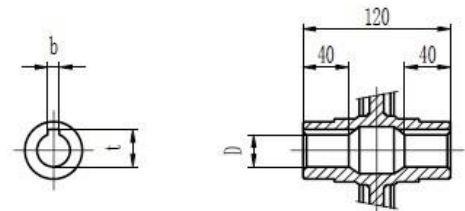

Type 75 Worm Gearbox B14 71 Frame Product Dimensions

Output		
D H8	b	t
28	8	31.3

Type 75 Worm Gearbox B14 80 Frame Product Dimensions

Output		
D H8	b	t
28	8	31.3

Type 75 Worm Gearbox B14 90 Frame Product Dimensions

Output		
D H8	b	t
35	10	38.3

Type 75 Worm Gearbox B14 100/112 Frame Product Dimensions

Output		
D H8	b	t
28	8	31.3