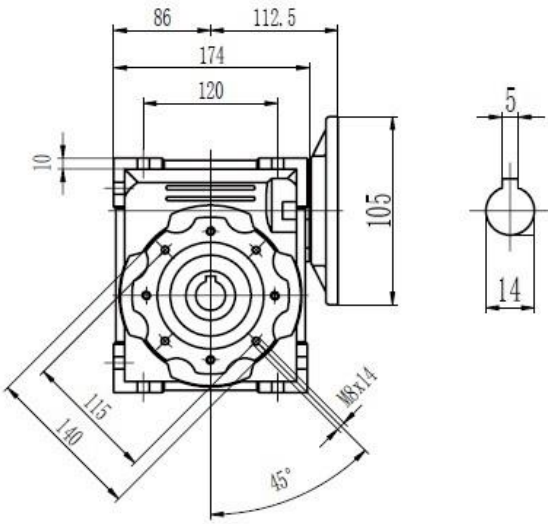

Type 75 Worm Gearbox B14 71 Frame Product Dimensions

Output		
D H8	b	t
28	8	31.3

Type 75 Worm Gearbox B14 80 Frame Product Dimensions

Output		
D H8	b	t
28	8	31.3

Type 75 Worm Gearbox B14 90 Frame Product Dimensions

Output		
D H8	b	t
35	10	38.3

Type 75 Worm Gearbox B14 100/112 Frame Product Dimensions

Output		
D H8	b	t
28	8	31.3