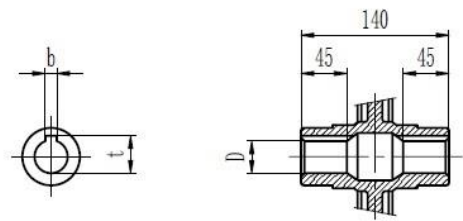

Type 75 Worm Gearbox B14 71 Frame Product Dimensions

Output		
D H8	b	t
28	8	31.3

Type 75 Worm Gearbox B14 80 Frame Product Dimensions

Output		
D H8	b	t
28	8	31.3

Type 75 Worm Gearbox B14 90 Frame Product Dimensions

Output		
D H8	b	t
35	10	38.3

Type 75 Worm Gearbox B14 100/112 Frame Product Dimensions

Output		
D H8	b	t
28	8	31.3