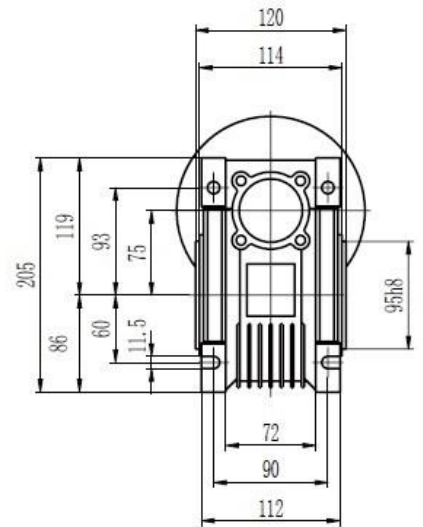

Type 75 Worm Gearbox B14 71 Frame Product Dimensions

Output		
D H8	b	t
28	8	31.3

Type 75 Worm Gearbox B14 80 Frame Product Dimensions

Output		
D H8	b	t
28	8	31.3

Type 75 Worm Gearbox B14 90 Frame Product Dimensions

Output		
D H8	b	t
35	10	38.3

Type 75 Worm Gearbox B14 100/112 Frame Product Dimensions

Output		
D H8	b	t
28	8	31.3