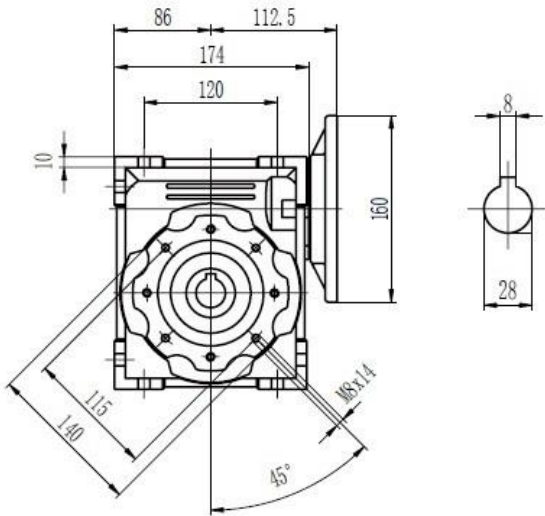

Type 75 Worm Gearbox B14 71 Frame Product Dimensions

Output		
D H8	b	t
28	8	31.3

Type 75 Worm Gearbox B14 80 Frame Product Dimensions

Output		
D H8	b	t
28	8	31.3

Type 75 Worm Gearbox B14 90 Frame Product Dimensions

Output		
D H8	b	t
35	10	38.3

Type 75 Worm Gearbox B14 100/112 Frame Product Dimensions

Output		
D H8	b	t
28	8	31.3