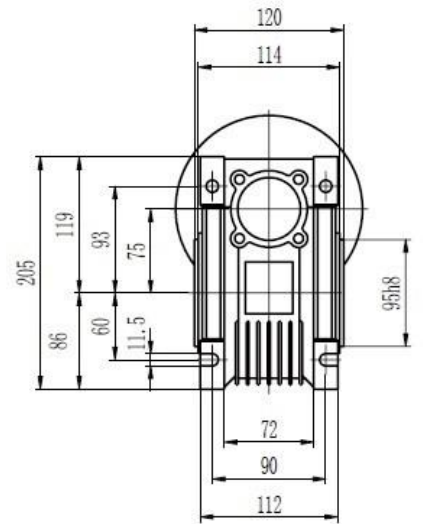

Type 75 Worm Gearbox B14 71 Frame Product Dimensions

Output		
D H8	b	t
28	8	31.3

Type 75 Worm Gearbox B14 80 Frame Product Dimensions

Output		
D H8	b	t
28	8	31.3

Type 75 Worm Gearbox B14 90 Frame Product Dimensions

Output		
D H8	b	t
35	10	38.3

Type 75 Worm Gearbox B14 100/112 Frame Product Dimensions

Output		
D H8	b	t
28	8	31.3