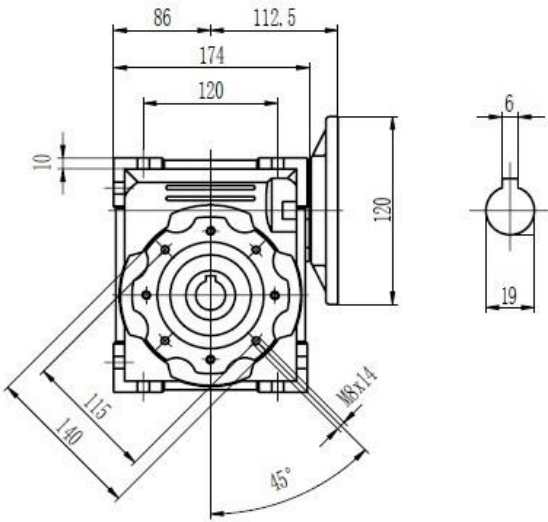

Type 75 Worm Gearbox B14 71 Frame Product Dimensions

Output		
D H8	b	t
28	8	31.3

Type 75 Worm Gearbox B14 80 Frame Product Dimensions

Output		
D H8	b	t
28	8	31.3

Type 75 Worm Gearbox B14 90 Frame Product Dimensions

Output		
D H8	b	t
35	10	38.3

Type 75 Worm Gearbox B14 100/112 Frame Product Dimensions

Output		
D H8	b	t
28	8	31.3