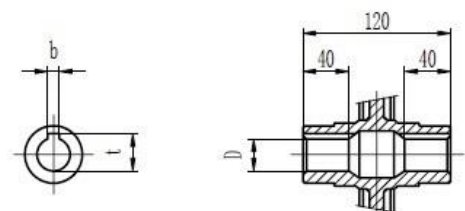

Type 75 Worm Gearbox B14 71 Frame Product Dimensions

Output		
D H8	b	t
28	8	31.3

Type 75 Worm Gearbox B14 80 Frame Product Dimensions

Output		
D H8	b	t
28	8	31.3

Type 75 Worm Gearbox B14 90 Frame Product Dimensions

Output		
D H8	b	t
35	10	38.3

Type 75 Worm Gearbox B14 100/112 Frame Product Dimensions

Output		
D H8	b	t
28	8	31.3