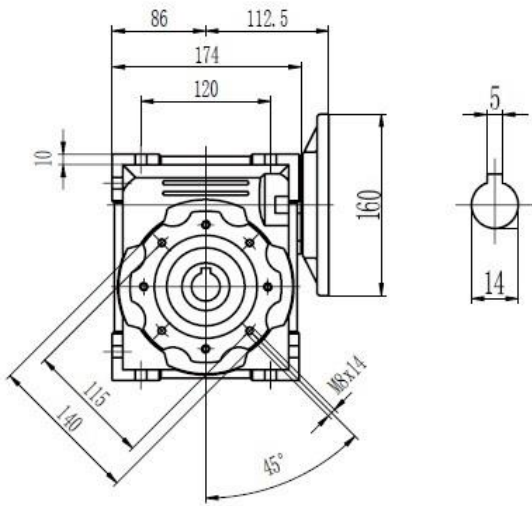

# Type 75 Worm Gearbox B5 71 Frame Product Dimensions

Output		
D HS	b	t
28	8	31.3

# Type 75 Worm Gearbox B5 80 Frame Product Dimensions

Output		
D HS	b	t
28	8	31.3

# Type 75 Worm Gearbox B5 90 Frame Product Dimensions

Output		
D H8	b	t
35	10	38.3

# Type 75 Worm Gearbox B5 100/112 Frame Product Dimensions

Output		
D H8	b	t
28	8	31.3