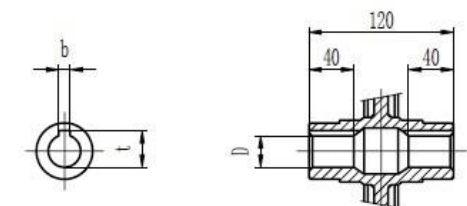

# Type 75 Worm Gearbox B5 71 Frame Product Dimensions

Output		
D HS	b	t
28	8	31.3

# Type 75 Worm Gearbox B5 80 Frame Product Dimensions

Output		
D HS	b	t
28	8	31.3

# Type 75 Worm Gearbox B5 90 Frame Product Dimensions

Output		
D H8	b	t
35	10	38.3

# Type 75 Worm Gearbox B5 100/112 Frame Product Dimensions

Output		
D H8	b	t
28	8	31.3