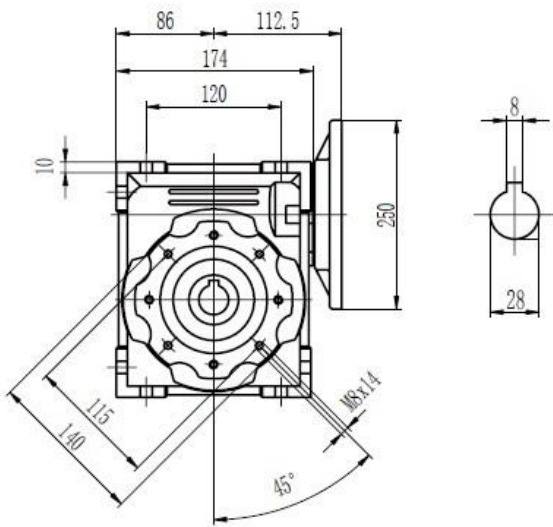

# Type 75 Worm Gearbox B5 71 Frame Product Dimensions

Output		
D HS	b	t
28	8	31.3

# Type 75 Worm Gearbox B5 80 Frame Product Dimensions

Output		
D HS	b	t
28	8	31.3

# Type 75 Worm Gearbox B5 90 Frame Product Dimensions

Output		
D H8	b	t
35	10	38.3

# Type 75 Worm Gearbox B5 100/112 Frame Product Dimensions

Output		
D H8	b	t
28	8	31.3