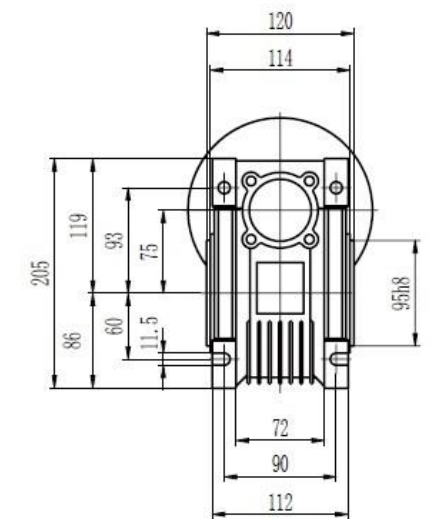

# Type 75 Worm Gearbox B5 71 Frame Product Dimensions

Output		
D HS	b	t
28	8	31.3

# Type 75 Worm Gearbox B5 80 Frame Product Dimensions

Output		
D HS	b	t
28	8	31.3

# Type 75 Worm Gearbox B5 90 Frame Product Dimensions

Output		
D H8	b	t
35	10	38.3

# Type 75 Worm Gearbox B5 100/112 Frame Product Dimensions

Output		
D H8	b	t
28	8	31.3