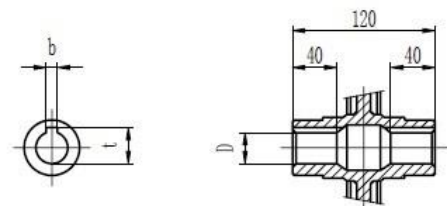

# Type 75 Worm Gearbox B5 71 Frame Product Dimensions

Output		
D HS	b	t
28	8	31.3

# Type 75 Worm Gearbox B5 80 Frame Product Dimensions

Output		
D HS	b	t
28	8	31.3

# Type 75 Worm Gearbox B5 90 Frame Product Dimensions

Output		
D H8	b	t
35	10	38.3

# Type 75 Worm Gearbox B5 100/112 Frame Product Dimensions

Output		
D H8	b	t
28	8	31.3