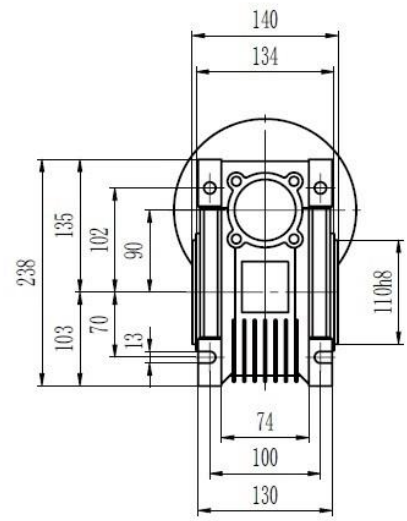

# Type 75 Worm Gearbox B5 71 Frame Product Dimensions

Output		
D HS	b	t
28	8	31.3

# Type 75 Worm Gearbox B5 80 Frame Product Dimensions

Output		
D HS	b	t
28	8	31.3

# Type 75 Worm Gearbox B5 90 Frame Product Dimensions

Output		
D H8	b	t
35	10	38.3

# Type 75 Worm Gearbox B5 100/112 Frame Product Dimensions

Output		
D H8	b	t
28	8	31.3