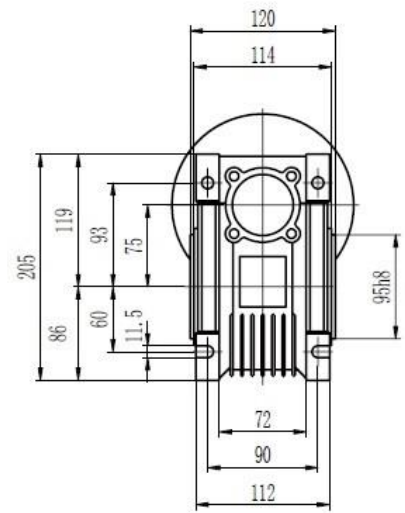

# Type 75 Worm Gearbox B5 71 Frame Product Dimensions

Output		
D HS	b	t
28	8	31.3

# Type 75 Worm Gearbox B5 80 Frame Product Dimensions

Output		
D HS	b	t
28	8	31.3

# Type 75 Worm Gearbox B5 90 Frame Product Dimensions

Output		
D H8	b	t
35	10	38.3

# Type 75 Worm Gearbox B5 100/112 Frame Product Dimensions

Output		
D H8	b	t
28	8	31.3