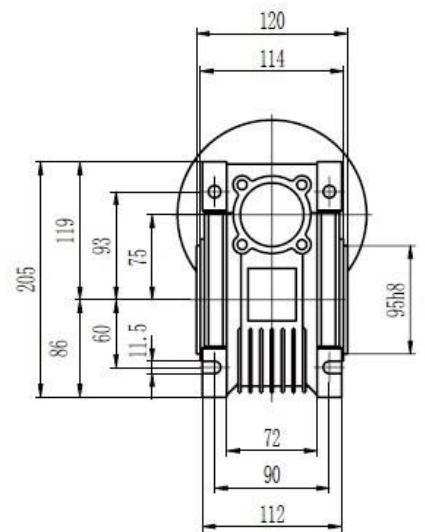

# Type 75 Worm Gearbox B5 71 Frame Product Dimensions

Output		
D HS	b	t
28	8	31.3

# Type 75 Worm Gearbox B5 80 Frame Product Dimensions

Output		
D HS	b	t
28	8	31.3

# Type 75 Worm Gearbox B5 90 Frame Product Dimensions

Output		
D H8	b	t
35	10	38.3

# Type 75 Worm Gearbox B5 100/112 Frame Product Dimensions

Output		
D H8	b	t
28	8	31.3