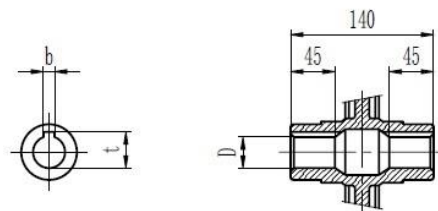

# Type 75 Worm Gearbox B5 71 Frame Product Dimensions

Output		
D HS	b	t
28	8	31.3

# Type 75 Worm Gearbox B5 80 Frame Product Dimensions

Output		
D HS	b	t
28	8	31.3

# Type 75 Worm Gearbox B5 90 Frame Product Dimensions

Output		
D H8	b	t
35	10	38.3

# Type 75 Worm Gearbox B5 100/112 Frame Product Dimensions

Output		
D H8	b	t
28	8	31.3