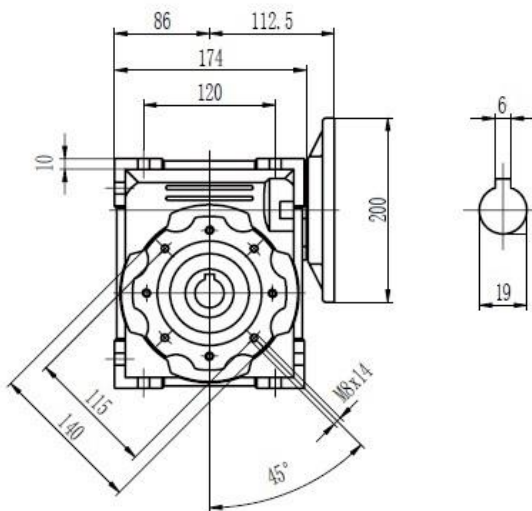

# Type 75 Worm Gearbox B5 71 Frame Product Dimensions

Output		
D HS	b	t
28	8	31.3

# Type 75 Worm Gearbox B5 80 Frame Product Dimensions

Output		
D HS	b	t
28	8	31.3

# Type 75 Worm Gearbox B5 90 Frame Product Dimensions

Output		
D H8	b	t
35	10	38.3

# Type 75 Worm Gearbox B5 100/112 Frame Product Dimensions

Output		
D H8	b	t
28	8	31.3