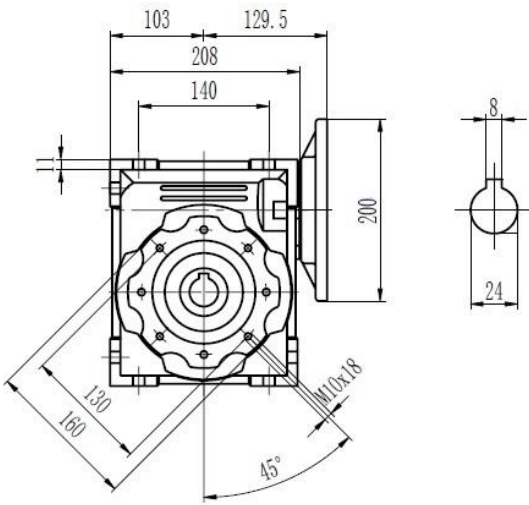

# Type 75 Worm Gearbox B5 71 Frame Product Dimensions

Output		
D HS	b	t
28	8	31.3

# Type 75 Worm Gearbox B5 80 Frame Product Dimensions

Output		
D HS	b	t
28	8	31.3

# Type 75 Worm Gearbox B5 90 Frame Product Dimensions

Output		
D H8	b	t
35	10	38.3

# Type 75 Worm Gearbox B5 100/112 Frame Product Dimensions

Output		
D H8	b	t
28	8	31.3