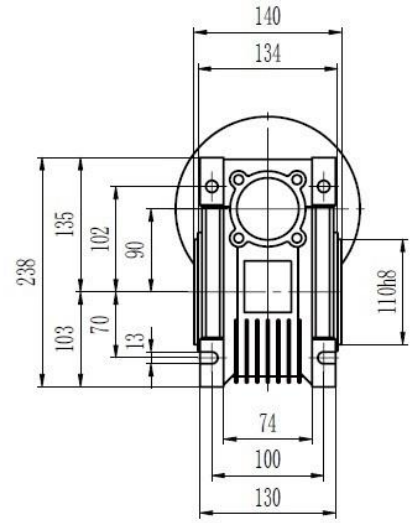

Type 90 Worm Gearbox B14 80 Frame Product Dimensions

Output		
D H8	b	t
35	10	38.3

Type 90 Worm Gearbox B14 90 Frame Product Dimensions

Output		
D H8	b	t
35	10	38.3

Type 90 Worm Gearbox B14 100/112

Frame Product Dimensions

Output		
D H8	b	t
35	10	38.3