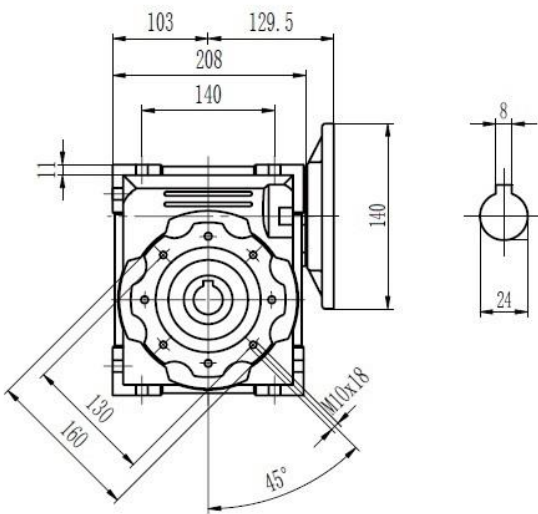

Type 90 Worm Gearbox B14 80 Frame Product Dimensions

Output		
D H8	b	t
35	10	38.3

Type 90 Worm Gearbox B14 90 Frame Product Dimensions

Output		
D H8	b	t
35	10	38.3

Type 90 Worm Gearbox B14 100/112

Frame Product Dimensions

Output		
D H8	b	t
35	10	38.3