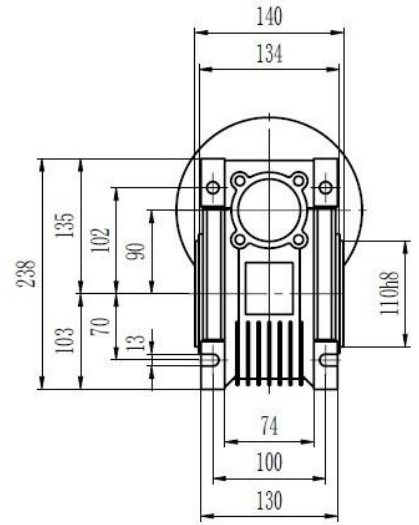

Type 90 Worm Gearbox B14 80 Frame Product Dimensions

Output		
D H8	b	t
35	10	38.3

Type 90 Worm Gearbox B14 90 Frame Product Dimensions

Output		
D H8	b	t
35	10	38.3

Type 90 Worm Gearbox B14 100/112

Frame Product Dimensions

Output		
D H8	b	t
35	10	38.3