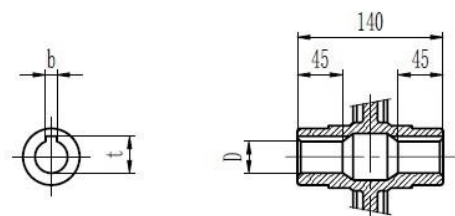

Type 90 Worm Gearbox B14 80 Frame Product Dimensions

Output		
D H8	b	t
35	10	38.3

Type 90 Worm Gearbox B14 90 Frame Product Dimensions

Output		
D H8	b	t
35	10	38.3

Type 90 Worm Gearbox B14 100/112

Frame Product Dimensions

Output		
D H8	b	t
35	10	38.3