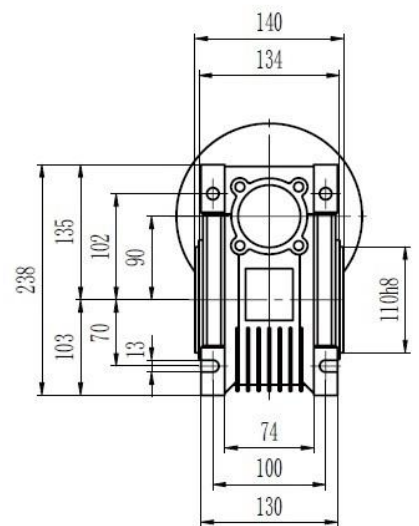

Type 90 Worm Gearbox B14 80 Frame Product Dimensions

Output		
D H8	b	t
35	10	38.3

Type 90 Worm Gearbox B14 90 Frame Product Dimensions

Output		
D H8	b	t
35	10	38.3

Type 90 Worm Gearbox B14 100/112

Frame Product Dimensions

Output		
D H8	b	t
35	10	38.3