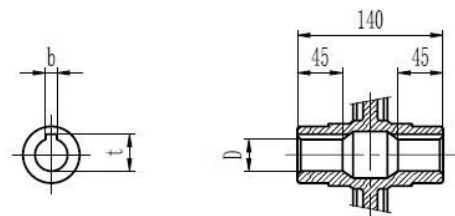

Type 90 Worm Gearbox B14 80 Frame Product Dimensions

Output		
D H8	b	t
35	10	38.3

Type 90 Worm Gearbox B14 90 Frame Product Dimensions

Output		
D H8	b	t
35	10	38.3

Type 90 Worm Gearbox B14 100/112

Frame Product Dimensions

Output		
D H8	b	t
35	10	38.3