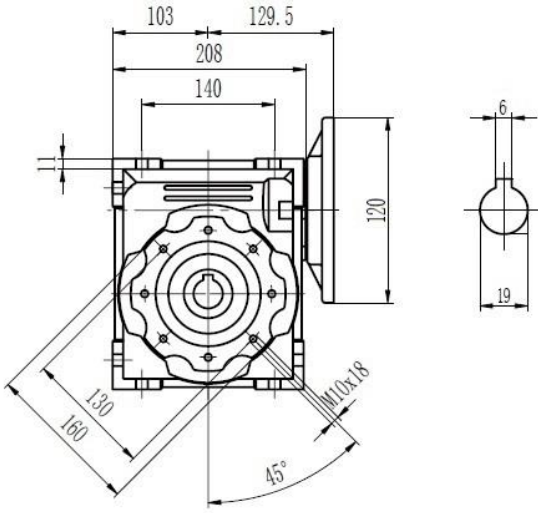

Type 90 Worm Gearbox B14 80 Frame Product Dimensions

Output		
D H8	b	t
35	10	38.3

Type 90 Worm Gearbox B14 90 Frame Product Dimensions

Output		
D H8	b	t
35	10	38.3

Type 90 Worm Gearbox B14 100/112

Frame Product Dimensions

Output		
D H8	b	t
35	10	38.3