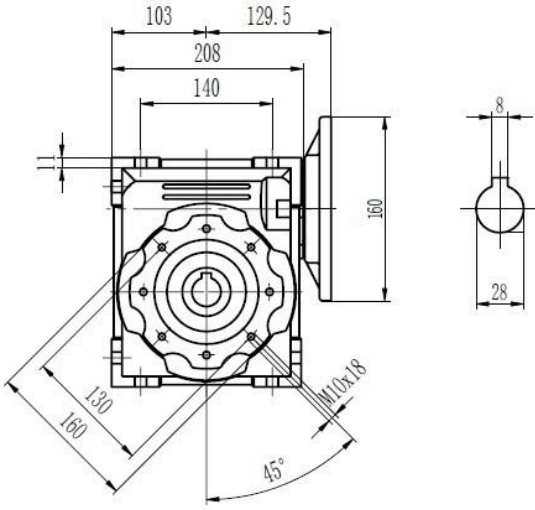

Type 90 Worm Gearbox B14 80 Frame Product Dimensions

Output		
D H8	b	t
35	10	38.3

Type 90 Worm Gearbox B14 90 Frame Product Dimensions

Output		
D H8	b	t
35	10	38.3

Type 90 Worm Gearbox B14 100/112

Frame Product Dimensions

Output		
D H8	b	t
35	10	38.3