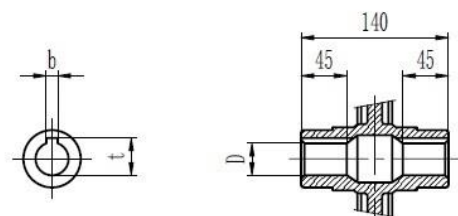

Type 90 Worm Gearbox B5 80 Frame Product Dimensions

Output		
D H8	b	t
35	10	38.3

Type 90 Worm Gearbox B5 90 Frame Product Dimensions

Output		
D H8	b	t
35	10	38.3

Type 90 Worm Gearbox B5 100/112

Frame Product Dimensions

Output		
D HS	b	t
35	10	38.3