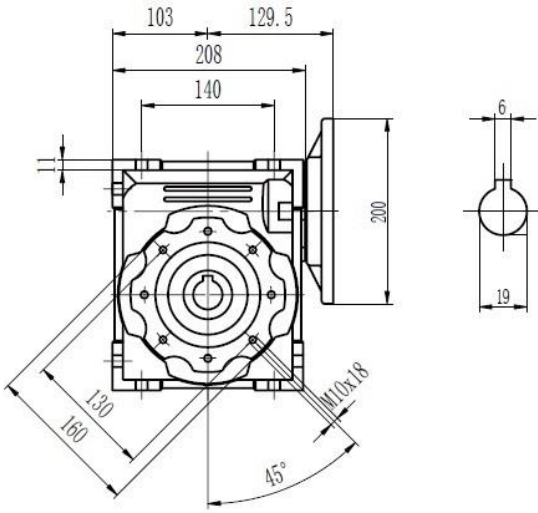

Type 90 Worm Gearbox B5 80 Frame Product Dimensions

Output		
D H8	b	t
35	10	38.3

Type 90 Worm Gearbox B5 90 Frame Product Dimensions

Output		
D H8	b	t
35	10	38.3

Type 90 Worm Gearbox B5 100/112

Frame Product Dimensions

Output		
D HS	b	t
35	10	38.3