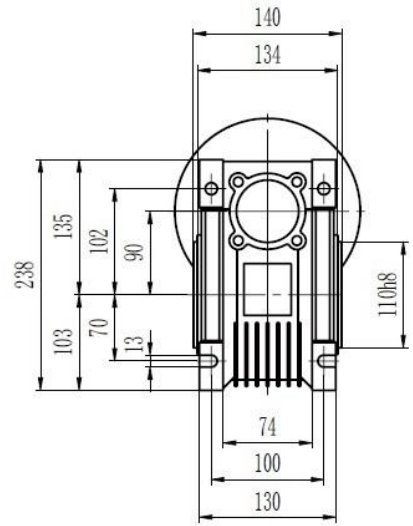

Type 90 Worm Gearbox B5 80 Frame Product Dimensions

Output		
D H8	b	t
35	10	38.3

Type 90 Worm Gearbox B5 90 Frame Product Dimensions

Output		
D H8	b	t
35	10	38.3

Type 90 Worm Gearbox B5 100/112

Frame Product Dimensions

Output		
D HS	b	t
35	10	38.3