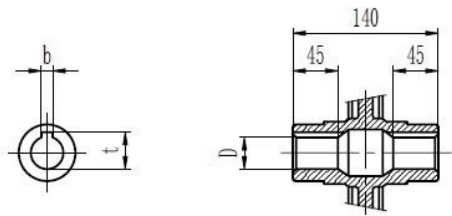

Type 90 Worm Gearbox B5 80 Frame Product Dimensions

Output		
D H8	b	t
35	10	38.3

Type 90 Worm Gearbox B5 90 Frame Product Dimensions

Output		
D H8	b	t
35	10	38.3

Type 90 Worm Gearbox B5 100/112

Frame Product Dimensions

Output		
D HS	b	t
35	10	38.3