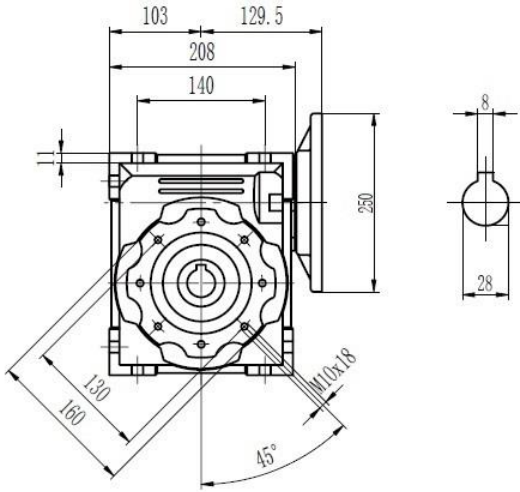

Type 90 Worm Gearbox B5 80 Frame Product Dimensions

Output		
D H8	b	t
35	10	38.3

Type 90 Worm Gearbox B5 90 Frame Product Dimensions

Output		
D H8	b	t
35	10	38.3

Type 90 Worm Gearbox B5 100/112

Frame Product Dimensions

Output		
D HS	b	t
35	10	38.3