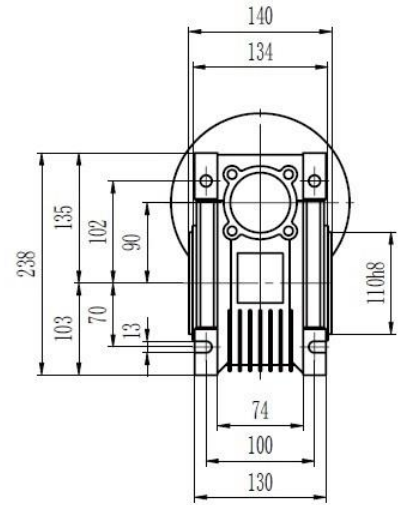

Type 90 Worm Gearbox B5 80 Frame Product Dimensions

Output		
D H8	b	t
35	10	38.3

Type 90 Worm Gearbox B5 90 Frame Product Dimensions

Output		
D H8	b	t
35	10	38.3

Type 90 Worm Gearbox B5 100/112

Frame Product Dimensions

Output		
D HS	b	t
35	10	38.3