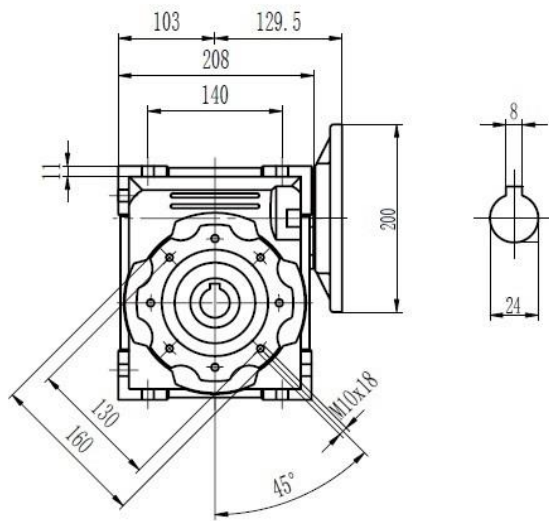

Type 90 Worm Gearbox B5 80 Frame Product Dimensions

Output		
D H8	b	t
35	10	38.3

Type 90 Worm Gearbox B5 90 Frame Product Dimensions

Output		
D H8	b	t
35	10	38.3

Type 90 Worm Gearbox B5 100/112

Frame Product Dimensions

Output		
D HS	b	t
35	10	38.3