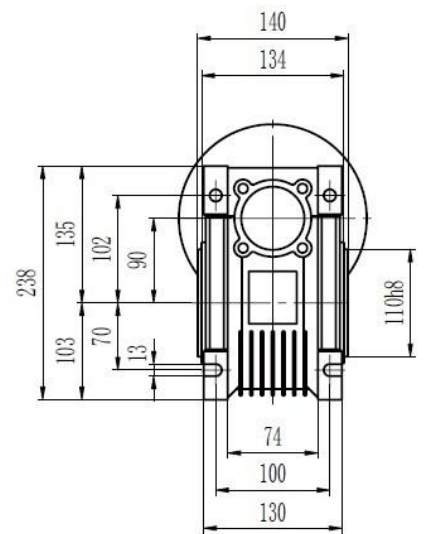

Type 90 Worm Gearbox B5 80 Frame Product Dimensions

Output		
D H8	b	t
35	10	38.3

Type 90 Worm Gearbox B5 90 Frame Product Dimensions

Output		
D H8	b	t
35	10	38.3

Type 90 Worm Gearbox B5 100/112

Frame Product Dimensions

Output		
D HS	b	t
35	10	38.3