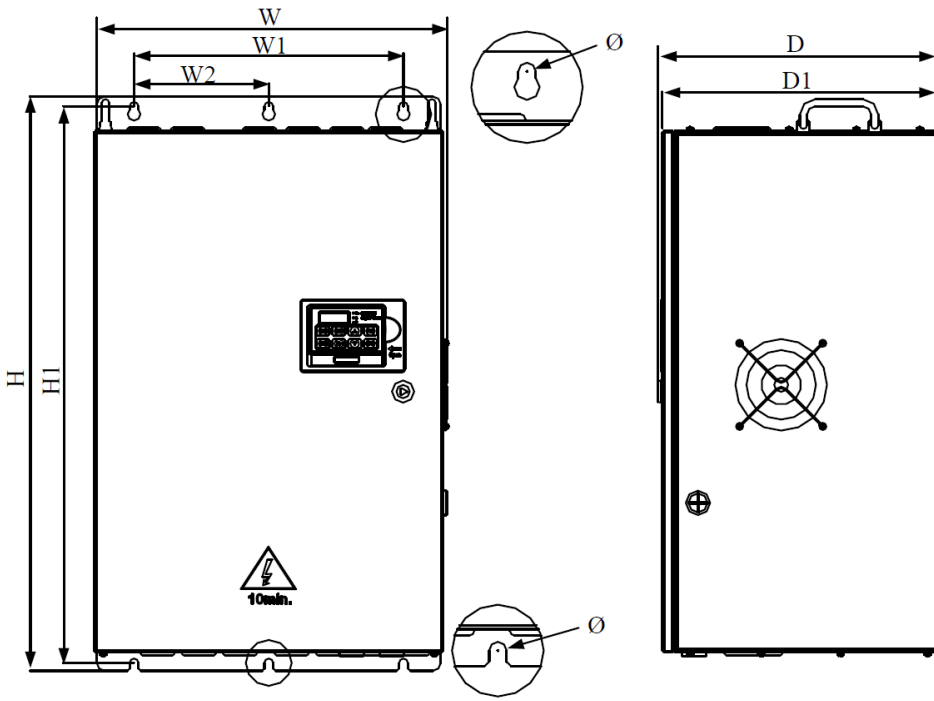

SHD700 Three Phase Product Dimension

Model Number	W (mm)	H (mm)	D (mm)	W1 (mm)	H1 (mm)	W2 (mm)	Mounting Hole $\varnothing$	Weight (kg)
SHD700-90-3Ph-IP20-380	445.6	725	355	340	701.5	170	10	63
SHD700-110-3Ph-IP20-380	445.6	725	355	340	701.5	170	10	63
SHD700-132-3Ph-IP20-380	445.6	725	355	340	701.5	170	10	63
SHD700-160-3Ph-IP20-380	640	1246.5	405.5	520	1207.5	175	13	150
SHD700-185-3Ph-IP20-380	640	1246.5	405.5	520	1207.5	175	13	150
SHD700-200-3Ph-IP20-380	640	1246.5	405.5	520	1207.5	175	13	150
SHD700-250-3Ph-IP20-380	640	1246.5	405.5	520	1207.5	175	13	150
SHD700-280-3Ph-IP20-380	640	1246.5	405.5	520	1207.5	175	13	150
SHD700-90-3PH-IP20-690	445.6	725	355	340	701.5	170	10	63
SHD700-110-3PH-IP20-690	445.6	725	355	340	701.5	170	10	63
SHD700-132-3PH-IP20-690	445.6	725	355	340	701.5	170	10	63
SHD700-160-3PH-IP20-690	640	1246.5	405.5	520	1207.5	175	13	150
SHD700-185-3PH-IP20-690	640	1246.5	405.5	520	1207.5	175	13	150
SHD700-200-3PH-IP20-690	640	1246.5	405.5	520	1207.5	175	13	150
SHD700-250-3PH-IP20-690	640	1246.5	405.5	520	1207.5	175	13	150
SHD700-280-3PH-IP20-690	640	1246.5	405.5	520	1207.5	175	13	150