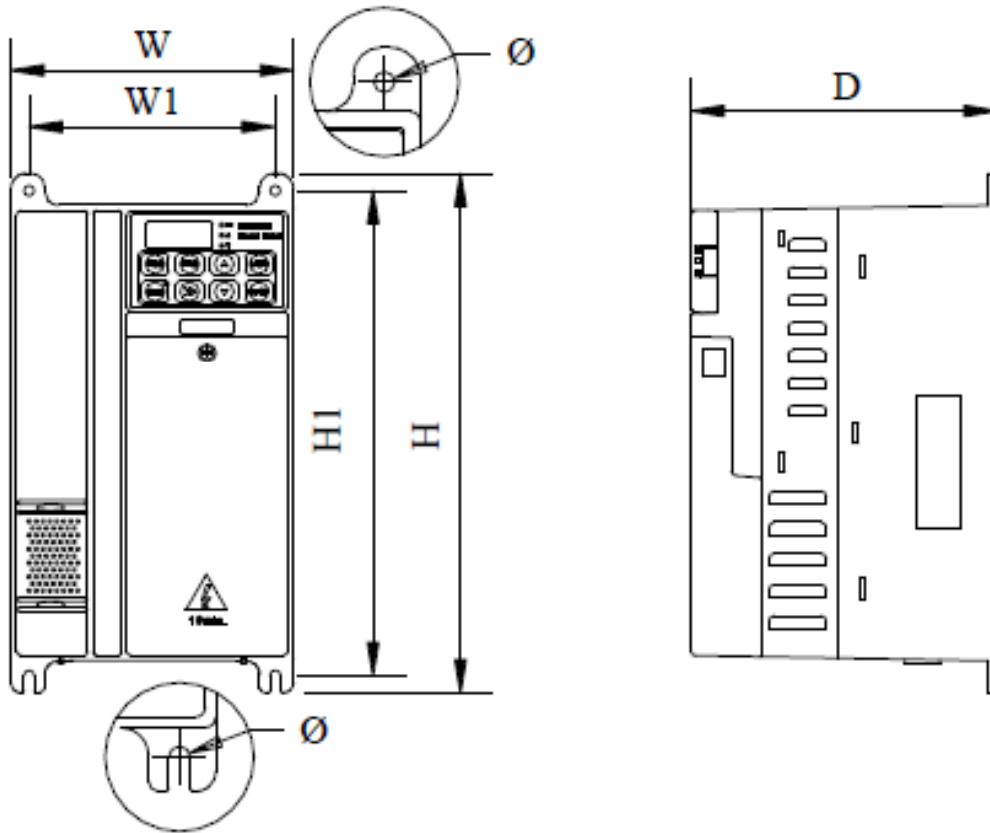

# SHD700 Three Phase Product Dimension

Model Number	W (mm)	H (mm)	D (mm)	W1 (mm)	H1 (mm)	Mounting HoleØ	Weight (kg)
SHD700-0.75-3Ph-IP20-380	97.4	202.4	148.8	80	190	5	1.4
SHD700-1.5-3Ph-IP20-380	97.4	202.4	148.8	80	190	5	1.4
SHD700-2.2-3Ph-IP20-380	142.4	220.4	155.5	123.5	208	5	2.2
SHD700-3.7-3Ph-IP20-380	142.4	220.4	155.5	123.5	208	5	2.2
SHD700-5.5-3Ph-IP20-380	163.1	300	176.8	142	280	6	4.5
SHD700-7.5-3Ph-IP20-380	163.1	300	176.8	142	280	6	4.5

# SHD700 Three Phase Product Dimension

Model Number	W (mm)	H (mm)	D (mm)	W1 (mm)	H1 (mm)	W2 (mm)	Mounting HoleØ	Weight (kg)
SHD700-11-3Ph-IP20-380	238.5	370	189	184	356.5	92	7	8.8
SHD700-15-3Ph-IP20-380	238.5	370	189	184	356.5	92	7	8.8
SHD700-18.5-3Ph-IP20-380	238.5	435.5	200.3	184	422	92	7	12.1
SHD700-22-3Ph-IP20-380	238.5	435.5	200.3	184	422	92	7	12.1

# SHD700 Three Phase Product Dimension

Model Number	W (mm)	H (mm)	D (mm)	W1 (mm)	H1 (mm)	Mounting Hole∅	Weight (kg)
SHD700-30-3Ph-IP20-380	355.5	573	315.5	221	552.5	10	40
SHD700-37-3Ph-IP20-380	355.5	573	315.5	221	552.5	10	40
SHD700-45-3Ph-IP20-380	355.5	573	315.5	221	552.5	10	40
SHD700-55-3Ph-IP20-380	355.5	573	315.5	221	552.5	10	40
SHD700-75-3Ph-IP20-380	355.5	573	315.5	221	552.5	10	40
SHD700-30-3PH-IP20-690	355.5	573	315.5	221	552.5	10	40
SHD700-37-3PH-IP20-690	355.5	573	315.5	221	552.5	10	40
SHD700-45-3PH-IP20-690	355.5	573	315.5	221	552.5	10	40
SHD700-55-3PH-IP20-690	355.5	573	315.5	221	552.5	10	40
SHD700-75-3PH-IP20-690	355.5	573	315.5	221	552.5	10	40