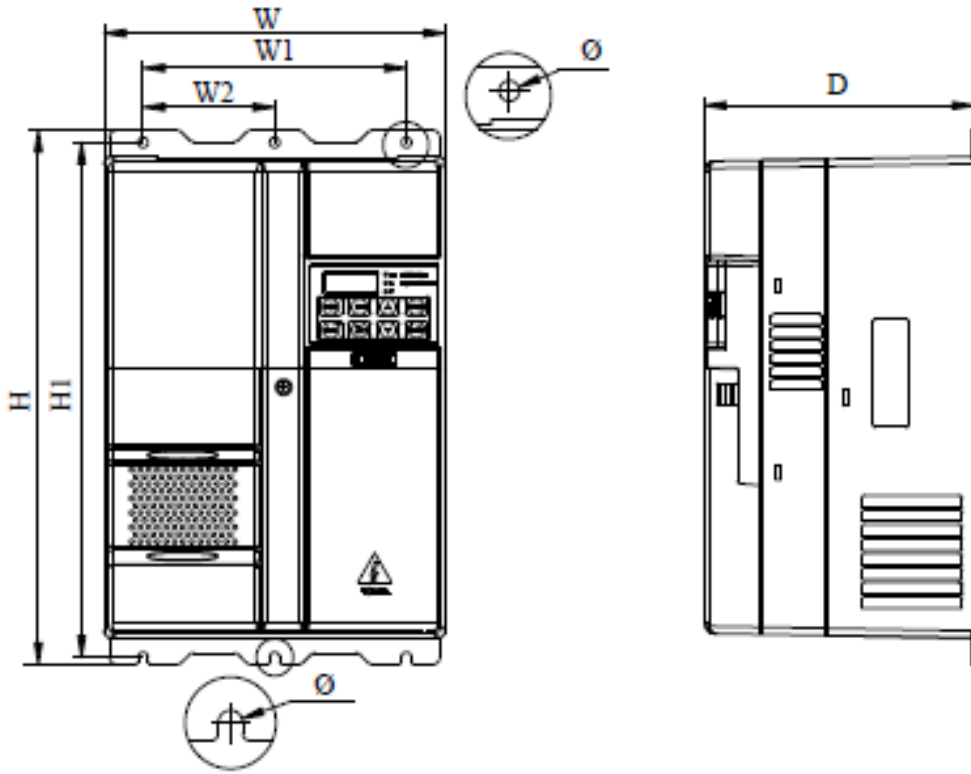

# SHD700 Three Phase Product Dimension

Model Number	W (mm)	H (mm)	D (mm)	W1 (mm)	H1 (mm)	Mounting HoleØ	Weight (kg)
SHD700-0.75-3Ph-IP20-380	97.4	202.4	148.8	80	190	5	1.4
SHD700-1.5-3Ph-IP20-380	97.4	202.4	148.8	80	190	5	1.4
SHD700-2.2-3Ph-IP20-380	142.4	220.4	155.5	123.5	208	5	2.2
SHD700-3.7-3Ph-IP20-380	142.4	220.4	155.5	123.5	208	5	2.2
SHD700-5.5-3Ph-IP20-380	163.1	300	176.8	142	280	6	4.5
SHD700-7.5-3Ph-IP20-380	163.1	300	176.8	142	280	6	4.5

# SHD700 Three Phase Product Dimension

Model Number	W (mm)	H (mm)	D (mm)	W1 (mm)	H1 (mm)	W2 (mm)	Mounting HoleØ	Weight (kg)
SHD700-11-3Ph-IP20-380	238.5	370	189	184	356.5	92	7	8.8
SHD700-15-3Ph-IP20-380	238.5	370	189	184	356.5	92	7	8.8
SHD700-18.5-3Ph-IP20-380	238.5	435.5	200.3	184	422	92	7	12.1
SHD700-22-3Ph-IP20-380	238.5	435.5	200.3	184	422	92	7	12.1

# SHD700 Three Phase Product Dimension

Model Number	W (mm)	H (mm)	D (mm)	W1 (mm)	H1 (mm)	Mounting Hole∅	Weight (kg)
SHD700-30-3Ph-IP20-380	355.5	573	315.5	221	552.5	10	40
SHD700-37-3Ph-IP20-380	355.5	573	315.5	221	552.5	10	40
SHD700-45-3Ph-IP20-380	355.5	573	315.5	221	552.5	10	40
SHD700-55-3Ph-IP20-380	355.5	573	315.5	221	552.5	10	40
SHD700-75-3Ph-IP20-380	355.5	573	315.5	221	552.5	10	40
SHD700-30-3PH-IP20-690	355.5	573	315.5	221	552.5	10	40
SHD700-37-3PH-IP20-690	355.5	573	315.5	221	552.5	10	40
SHD700-45-3PH-IP20-690	355.5	573	315.5	221	552.5	10	40
SHD700-55-3PH-IP20-690	355.5	573	315.5	221	552.5	10	40
SHD700-75-3PH-IP20-690	355.5	573	315.5	221	552.5	10	40