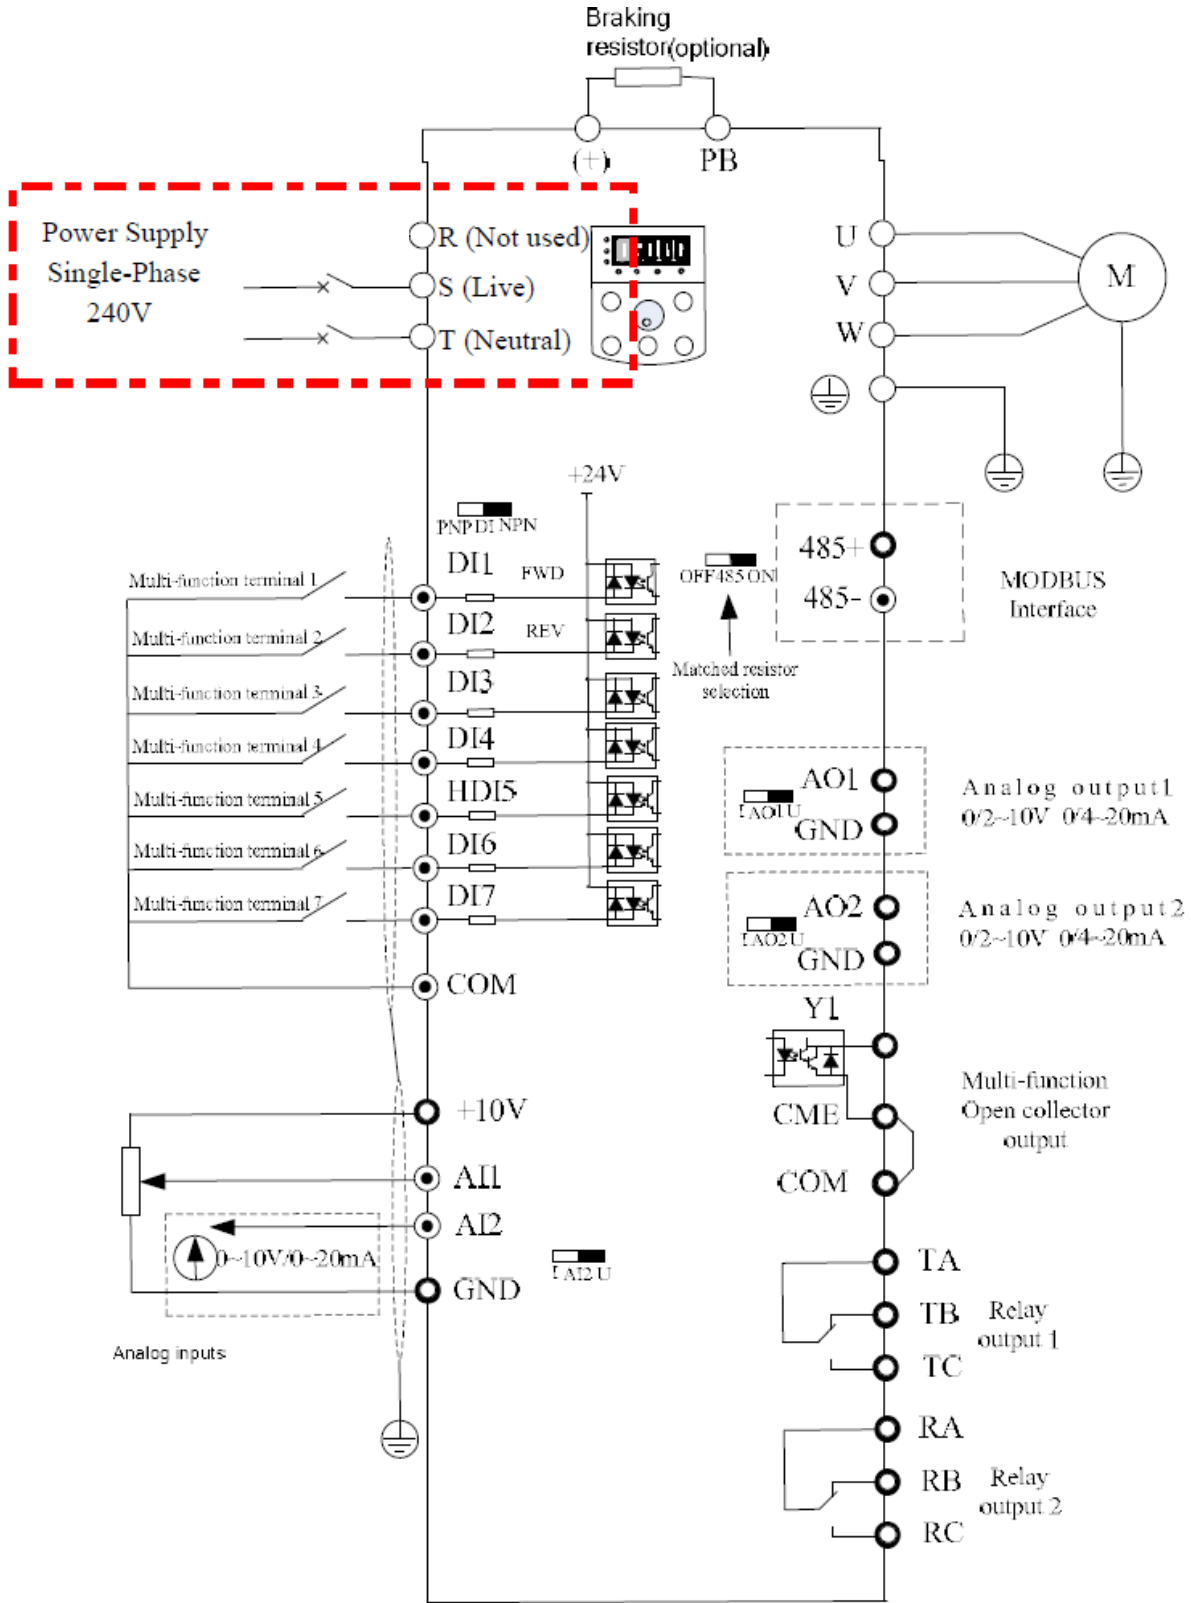

SS1100 0-1.5kW Single Phase Wiring Diagram

SS1100 1.5-5.5kW Single Phase Wiring Diagram